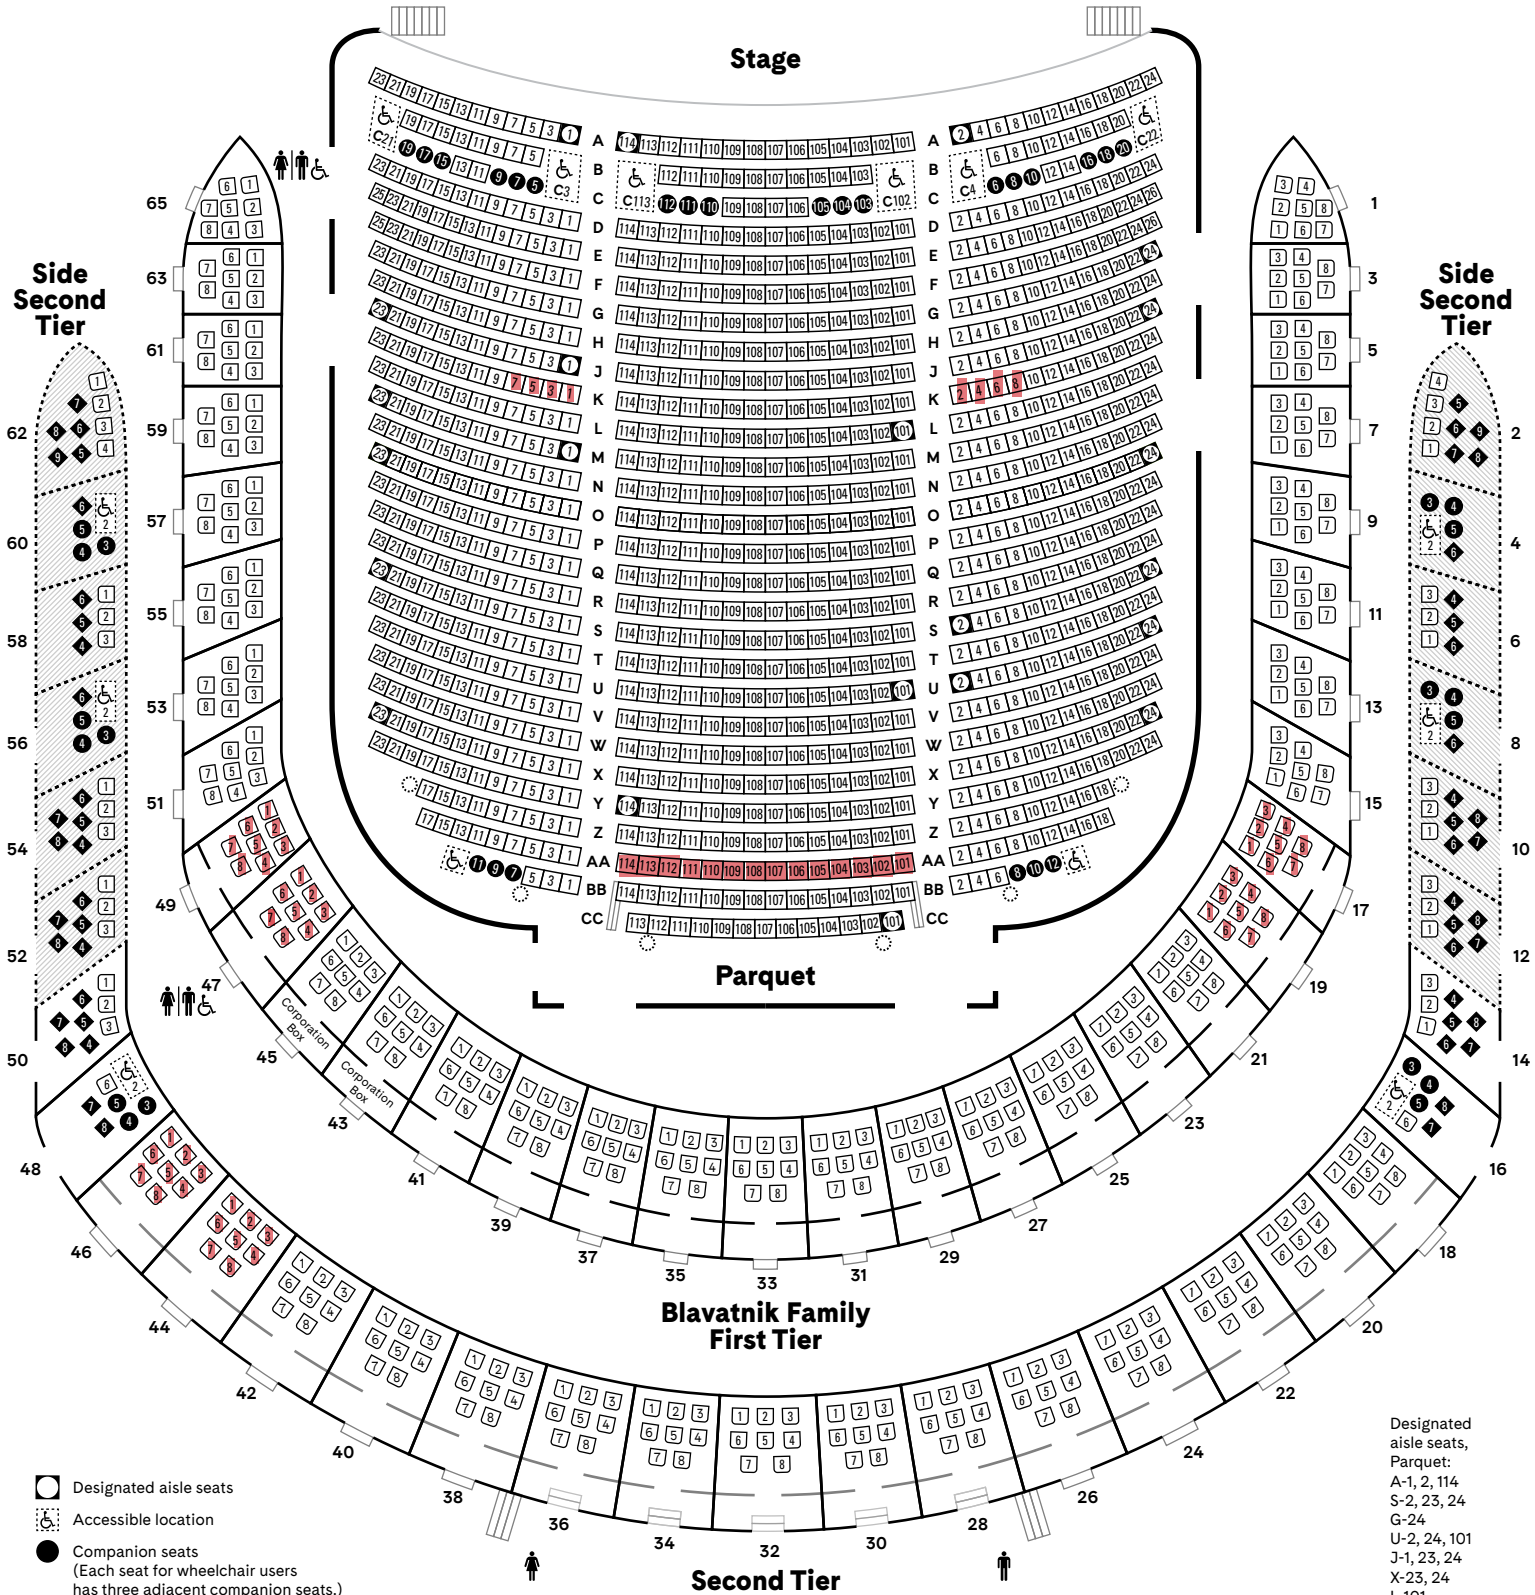

CARNEGIE HALL

Isaac Stern Auditorium / Ronald O. Perelman Stage

carnegiehall.org | 212-247-7800 | 57th Street and Seventh Avenue, New York, NY 10019

- Designated aisle seats
- ♿ Accessible location
- Companion seats (Each seat for wheelchair users has three adjacent companion seats.)
- ◆ Obstructed- and partial-view seats and/or restricted leg room
- Column

Elevator access to Parquet, Blavatnik Family First Tier, Second Tier, and Dress Circle only

Restrooms are available on the Parquet, Blavatnik Family First Tier, Second Tier, and Dress Circle levels.

- Designated aisle seats,
Parquet:
A-1, 2, 114
S-2, 23, 24
G-24
U-2, 24, 101
J-1, 23, 24
X-23, 24
L-101
Y-114
M-1, 23
CC-101
O-23, 24

*Blavatnik Family First Tier boxes 43 and 45 (16 seats) are reserved for the use of The Carnegie Hall Corporation. The remaining capacity of the Blavatnik Family First Tier is 248.

Designated aisle seats, Dress Circle: GG-30, 31

Designated aisle seats, Balcony: J-34, 35; P-1, 2

□ Designated aisle seats

♿ Accessible location

● Companion seats

○ Column

◆ Obstructed- and partial-view seats and/or restricted leg room