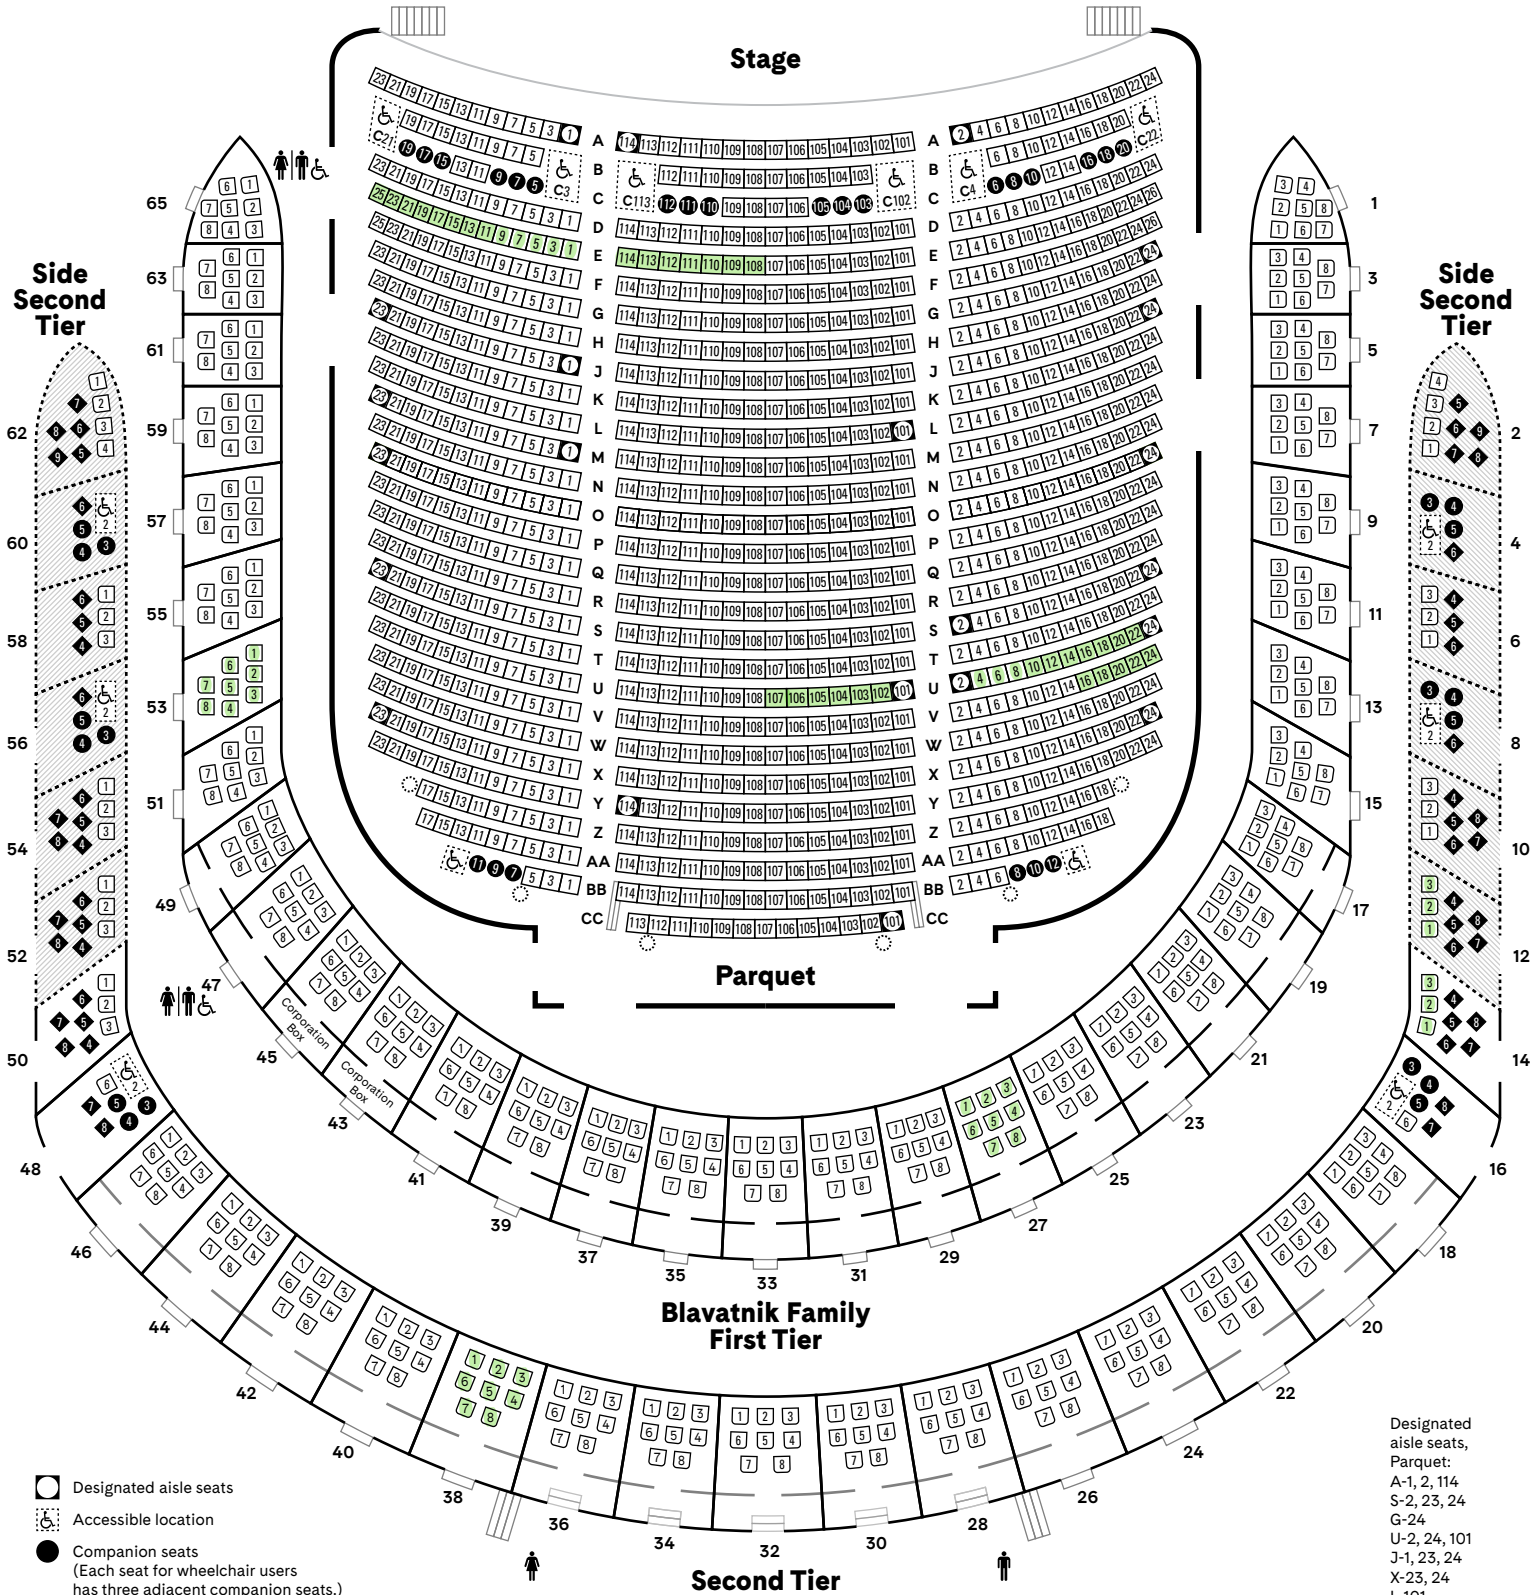

CARNEGIE HALL

Isaac Stern Auditorium / Ronald O. Perelman Stage

carnegiehall.org | 212-247-7800 | 57th Street and Seventh Avenue, New York, NY 10019

- Designated aisle seats
- ♿ Accessible location
- Companion seats (Each seat for wheelchair users has three adjacent companion seats.)
- ◆ Obstructed- and partial-view seats and/or restricted leg room
- Column

- Designated aisle seats,
Parquet:
A-1, 2, 114
S-2, 23, 24
G-24
U-2, 24, 101
J-1, 23, 24
X-23, 24
L-101
Y-114
M-1, 23
CC-101
O-23, 24

Elevator access to Parquet, Blavatnik Family First Tier, Second Tier, and Dress Circle only

Restrooms are available on the Parquet, Blavatnik Family First Tier, Second Tier, and Dress Circle levels.

CARNEGIE HALL

Seating Capacity

Parquet	1,021
Blavatnik Family First Tier Boxes*	264
Second Tier Boxes	238
Center Second Tier Boxes	136
Side Second Tier Boxes	102
Dress Circle	430
Balcony	837
Center Balcony	571
Side Balcony	266
Total	2,790

Designated aisle seats, Balcony: J-34, 35; P-1, 2

□ Designated aisle seats

♿ Accessible location

● Companion seats

○ Column

◆ Obstructed- and partial-view seats and/or restricted leg room