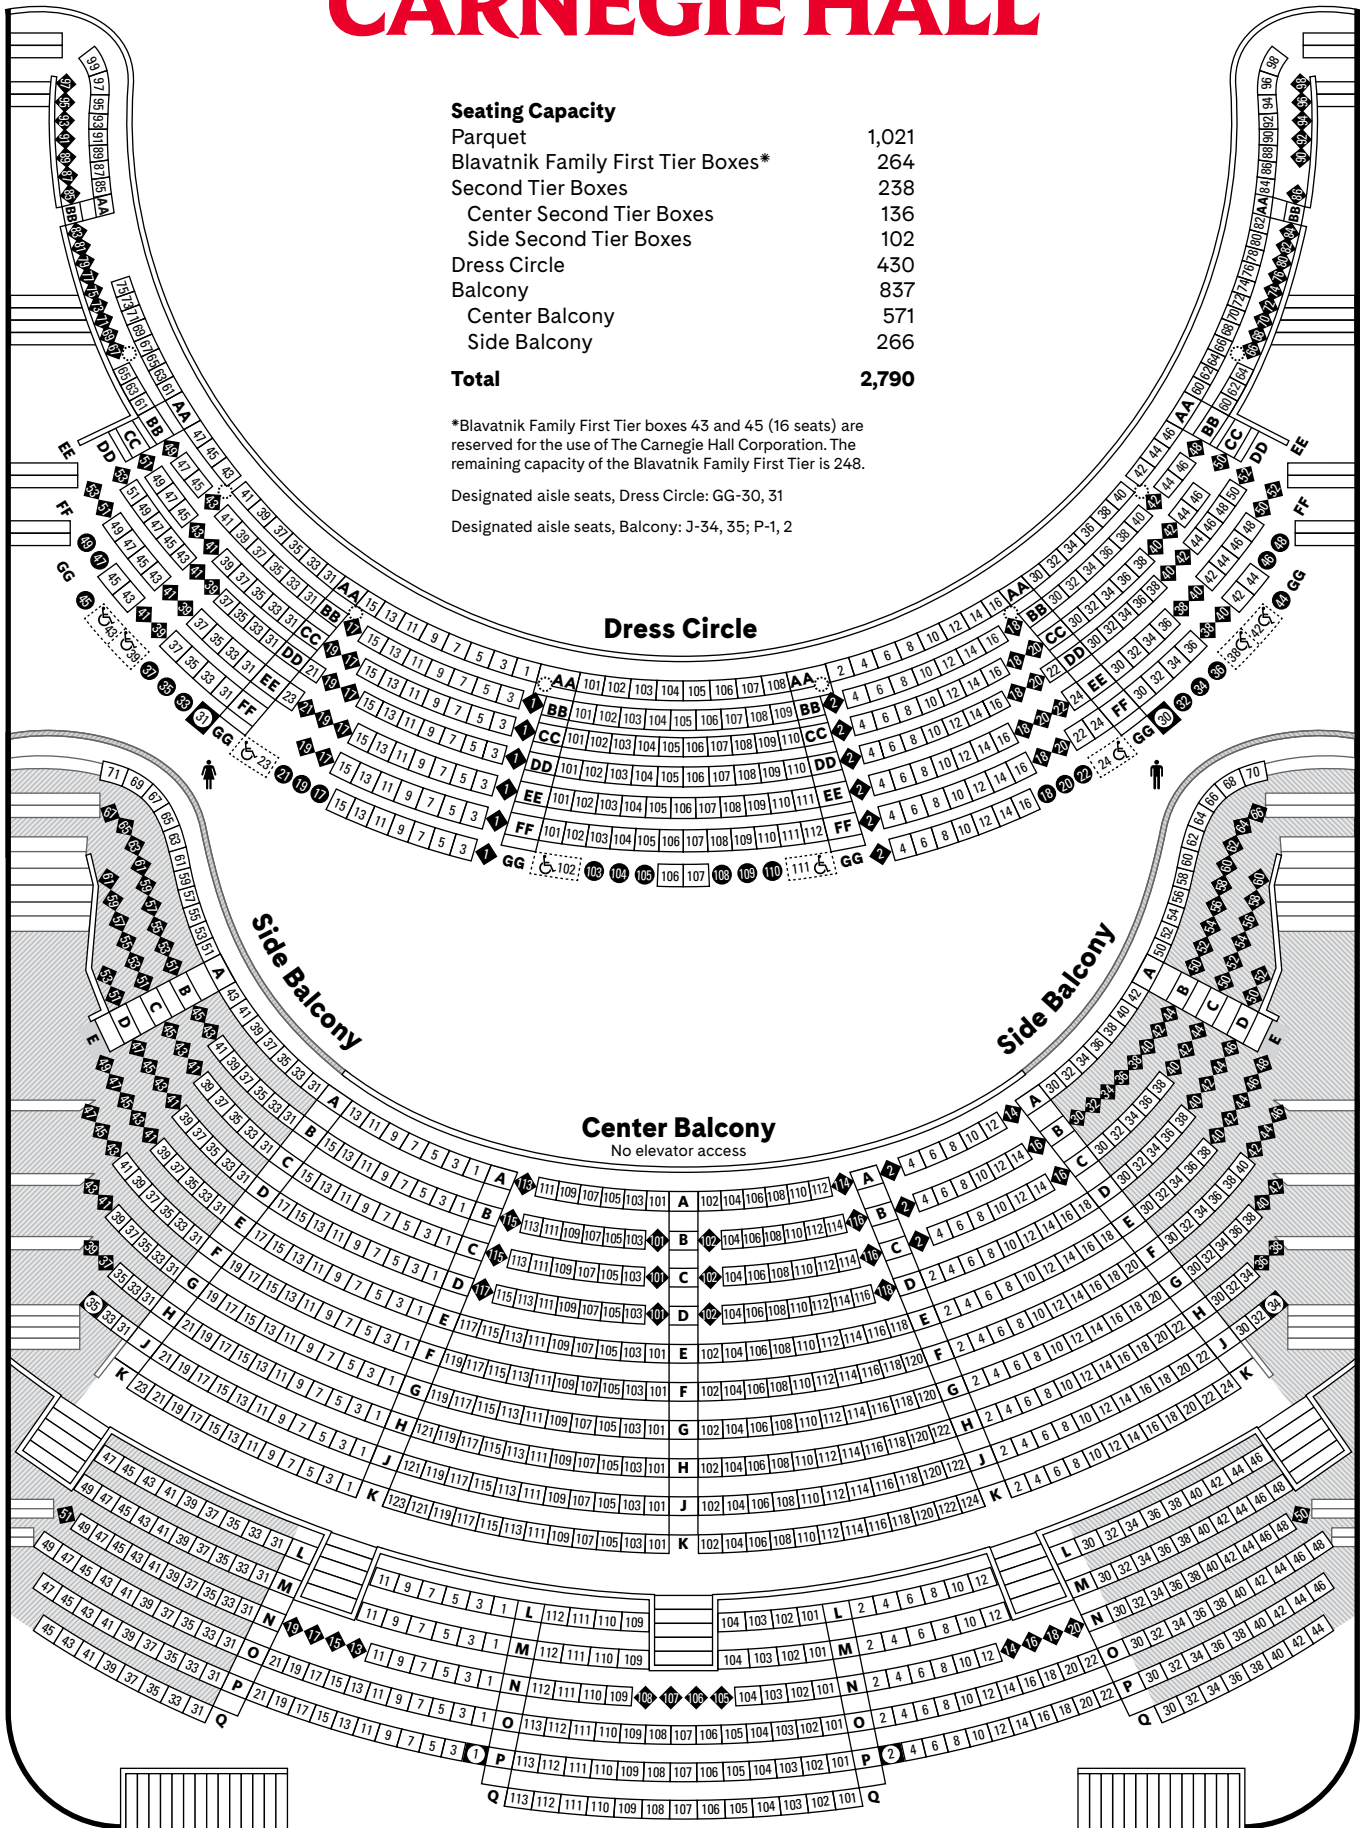

CARNEGIE HALL

Seating Capacity

Parquet	1,021
Blavatnik Family First Tier Boxes*	264
Second Tier Boxes	238
Center Second Tier Boxes	136
Side Second Tier Boxes	102
Dress Circle	430
Balcony	837
Center Balcony	571
Side Balcony	266
Total	2,790

*Blavatnik Family First Tier boxes 43 and 45 (16 seats) are reserved for the use of The Carnegie Hall Corporation. The remaining capacity of the Blavatnik Family First Tier is 248.

Designated aisle seats, Dress Circle: GG-30, 31

Designated aisle seats, Balcony: J-34, 35; P-1, 2

□ Designated aisle seats

♿ Accessible location

● Companion seats

○ Column

◆ Obstructed- and partial-view seats and/or restricted leg room