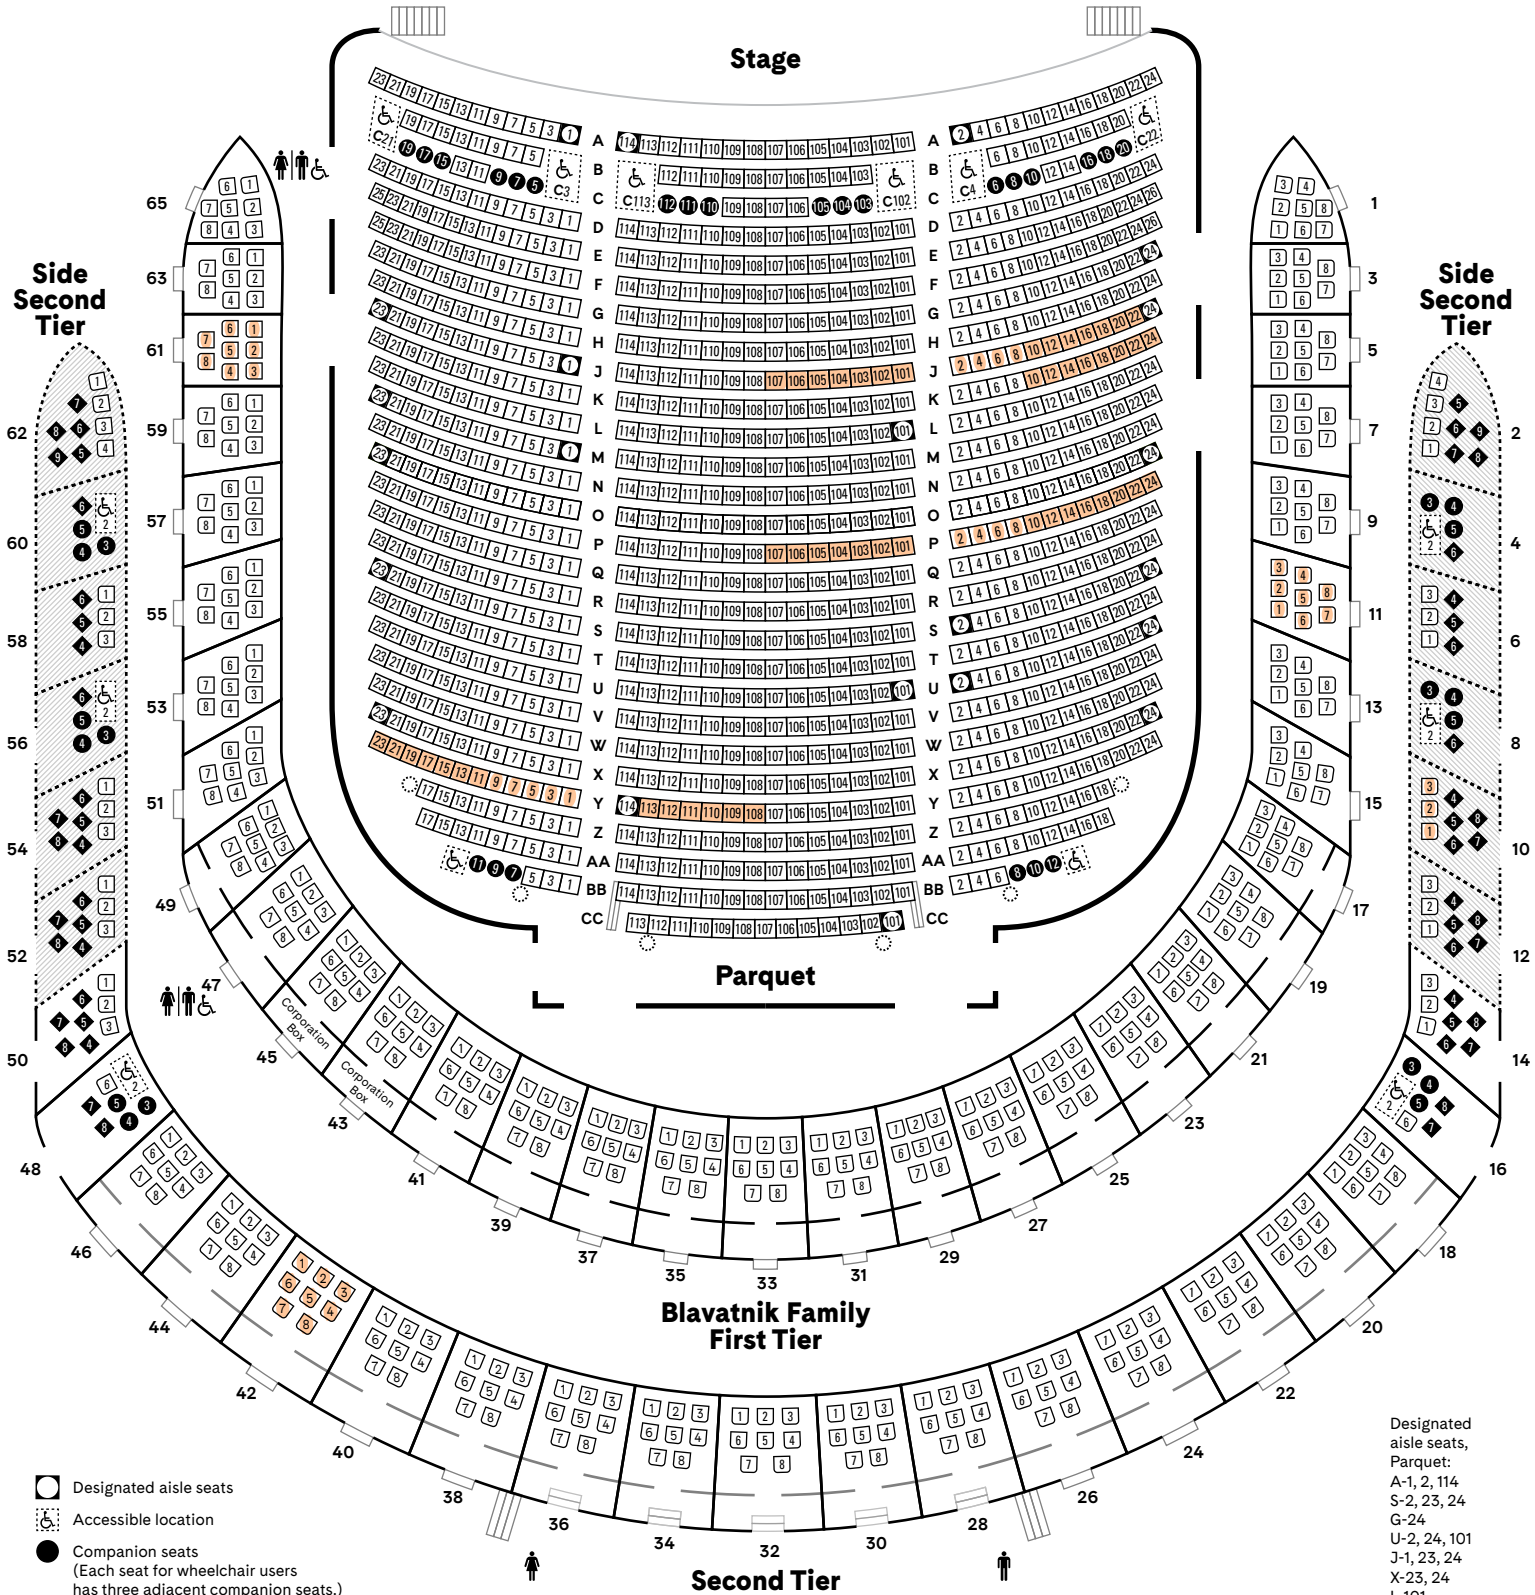

CARNEGIE HALL

Isaac Stern Auditorium / Ronald O. Perelman Stage

carnegiehall.org | 212-247-7800 | 57th Street and Seventh Avenue, New York, NY 10019

- Designated aisle seats
- ♿ Accessible location
- Companion seats (Each seat for wheelchair users has three adjacent companion seats.)
- ◆ Obstructed- and partial-view seats and/or restricted leg room
- Column

Elevator access to Parquet, Blavatnik Family First Tier, Second Tier, and Dress Circle only

Restrooms are available on the Parquet, Blavatnik Family First Tier, Second Tier, and Dress Circle levels.

- Designated aisle seats,
Parquet:
A-1, 2, 114
S-2, 23, 24
G-24
U-2, 24, 101
J-1, 23, 24
X-23, 24
L-101
Y-114
M-1, 23
CC-101
O-23, 24