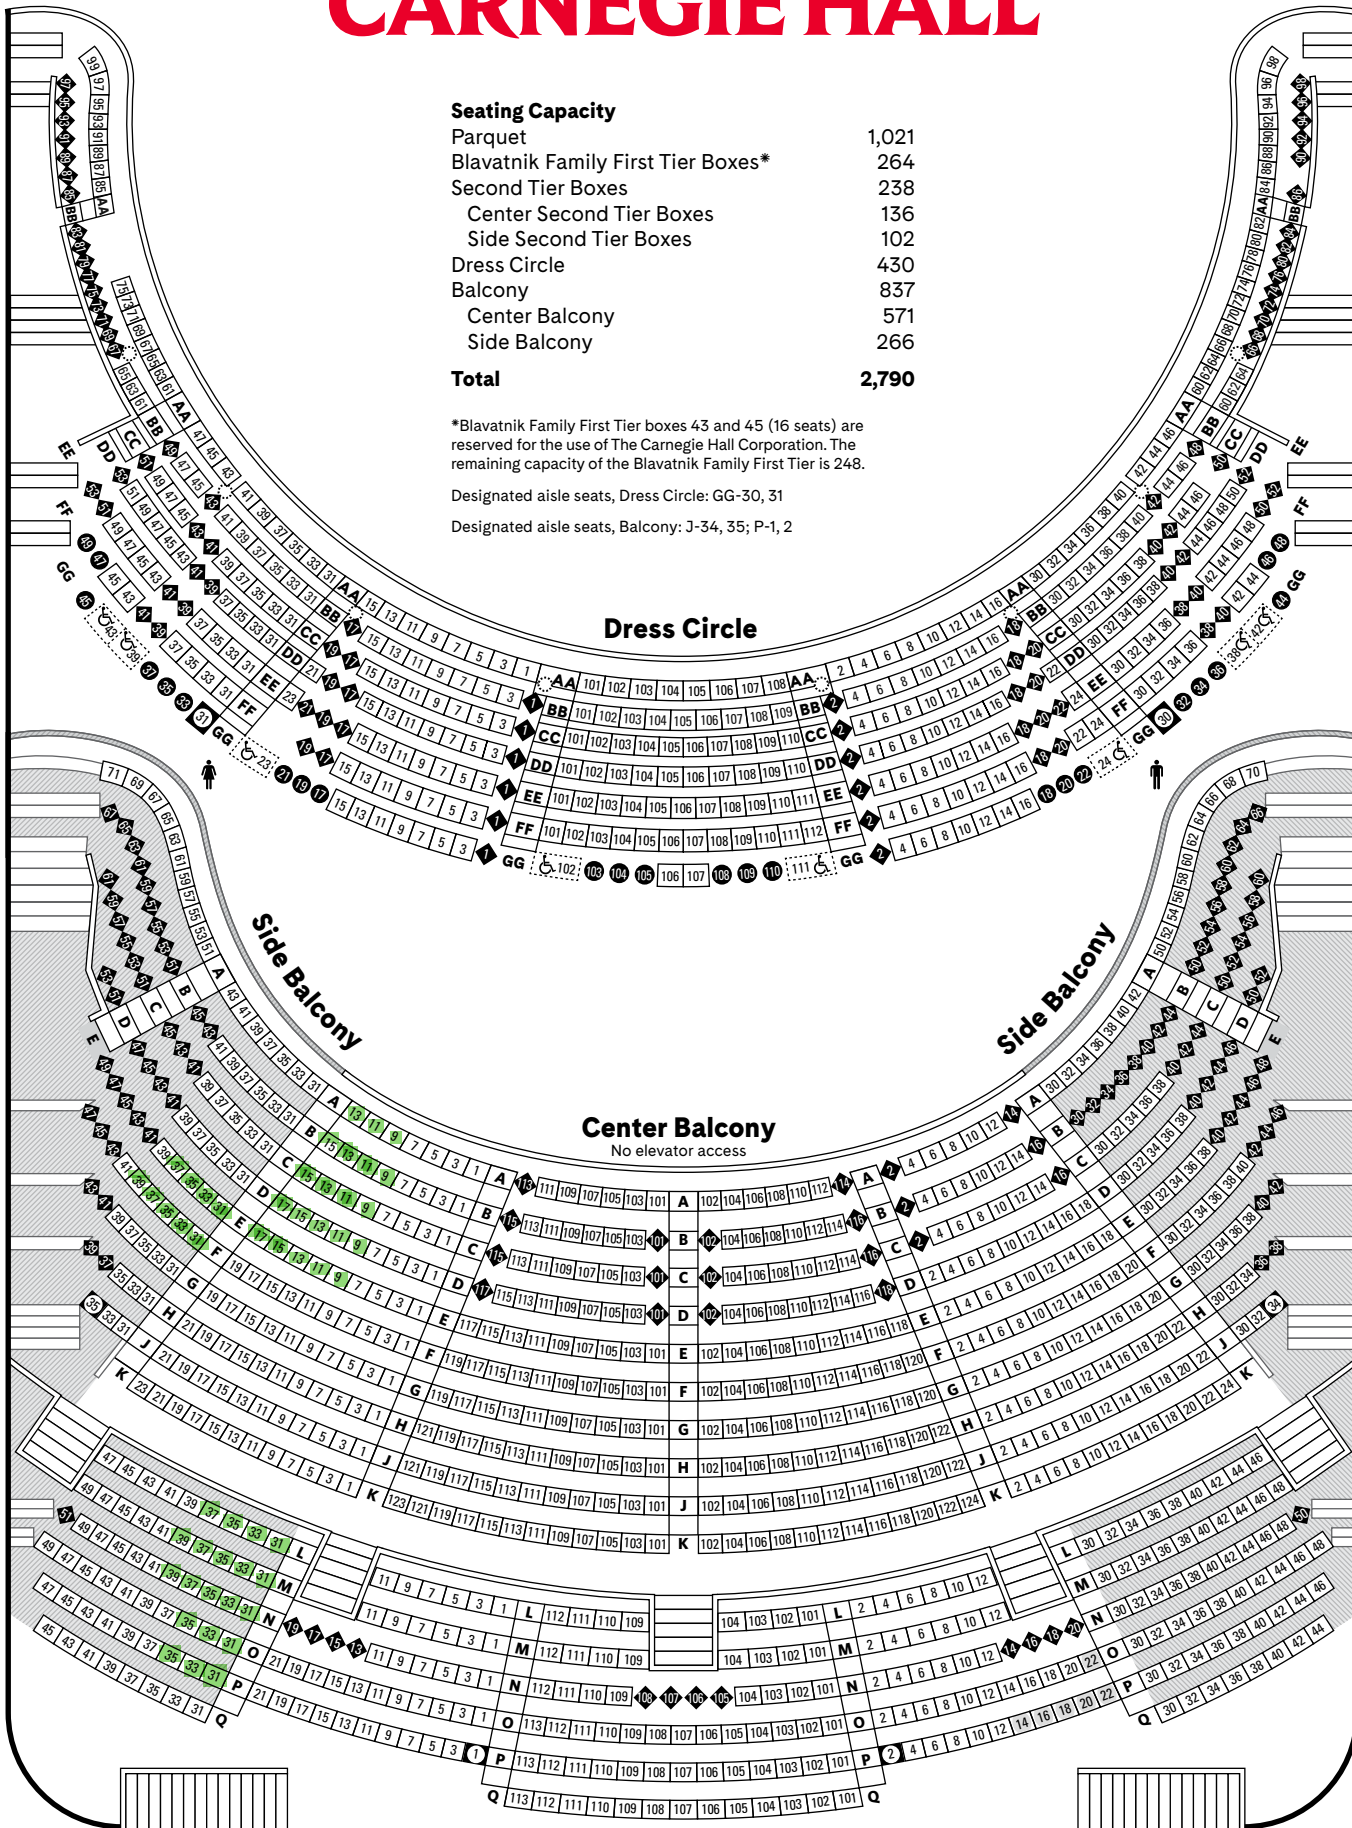

- Designated aisle seats,
Parquet:
A-1, 2, 114
S-2, 23, 24
G-24
U-2, 24, 101
J-1, 23, 24
X-23, 24
L-101
Y-114
M-1, 23
CC-101
O-23, 24

Elevator access to Parquet, Blavatnik Family First Tier, Second Tier, and Dress Circle only

Restrooms are available on the Parquet, Blavatnik Family First Tier, Second Tier, and Dress Circle levels.

CARNEGIE HALL

Seating Capacity

Parquet	1,021
Blavatnik Family First Tier Boxes*	264
Second Tier Boxes	238
Center Second Tier Boxes	136
Side Second Tier Boxes	102
Dress Circle	430
Balcony	837
Center Balcony	571
Side Balcony	266
Total	2,790

*Blavatnik Family First Tier boxes 43 and 45 (16 seats) are reserved for the use of The Carnegie Hall Corporation. The remaining capacity of the Blavatnik Family First Tier is 248.

Designated aisle seats, Dress Circle: GG-30, 31

Designated aisle seats, Balcony: J-34, 35; P-1, 2

□ Designated aisle seats

♿ Accessible location

● Companion seats

○ Column

◆ Obstructed- and partial-view seats and/or restricted leg room