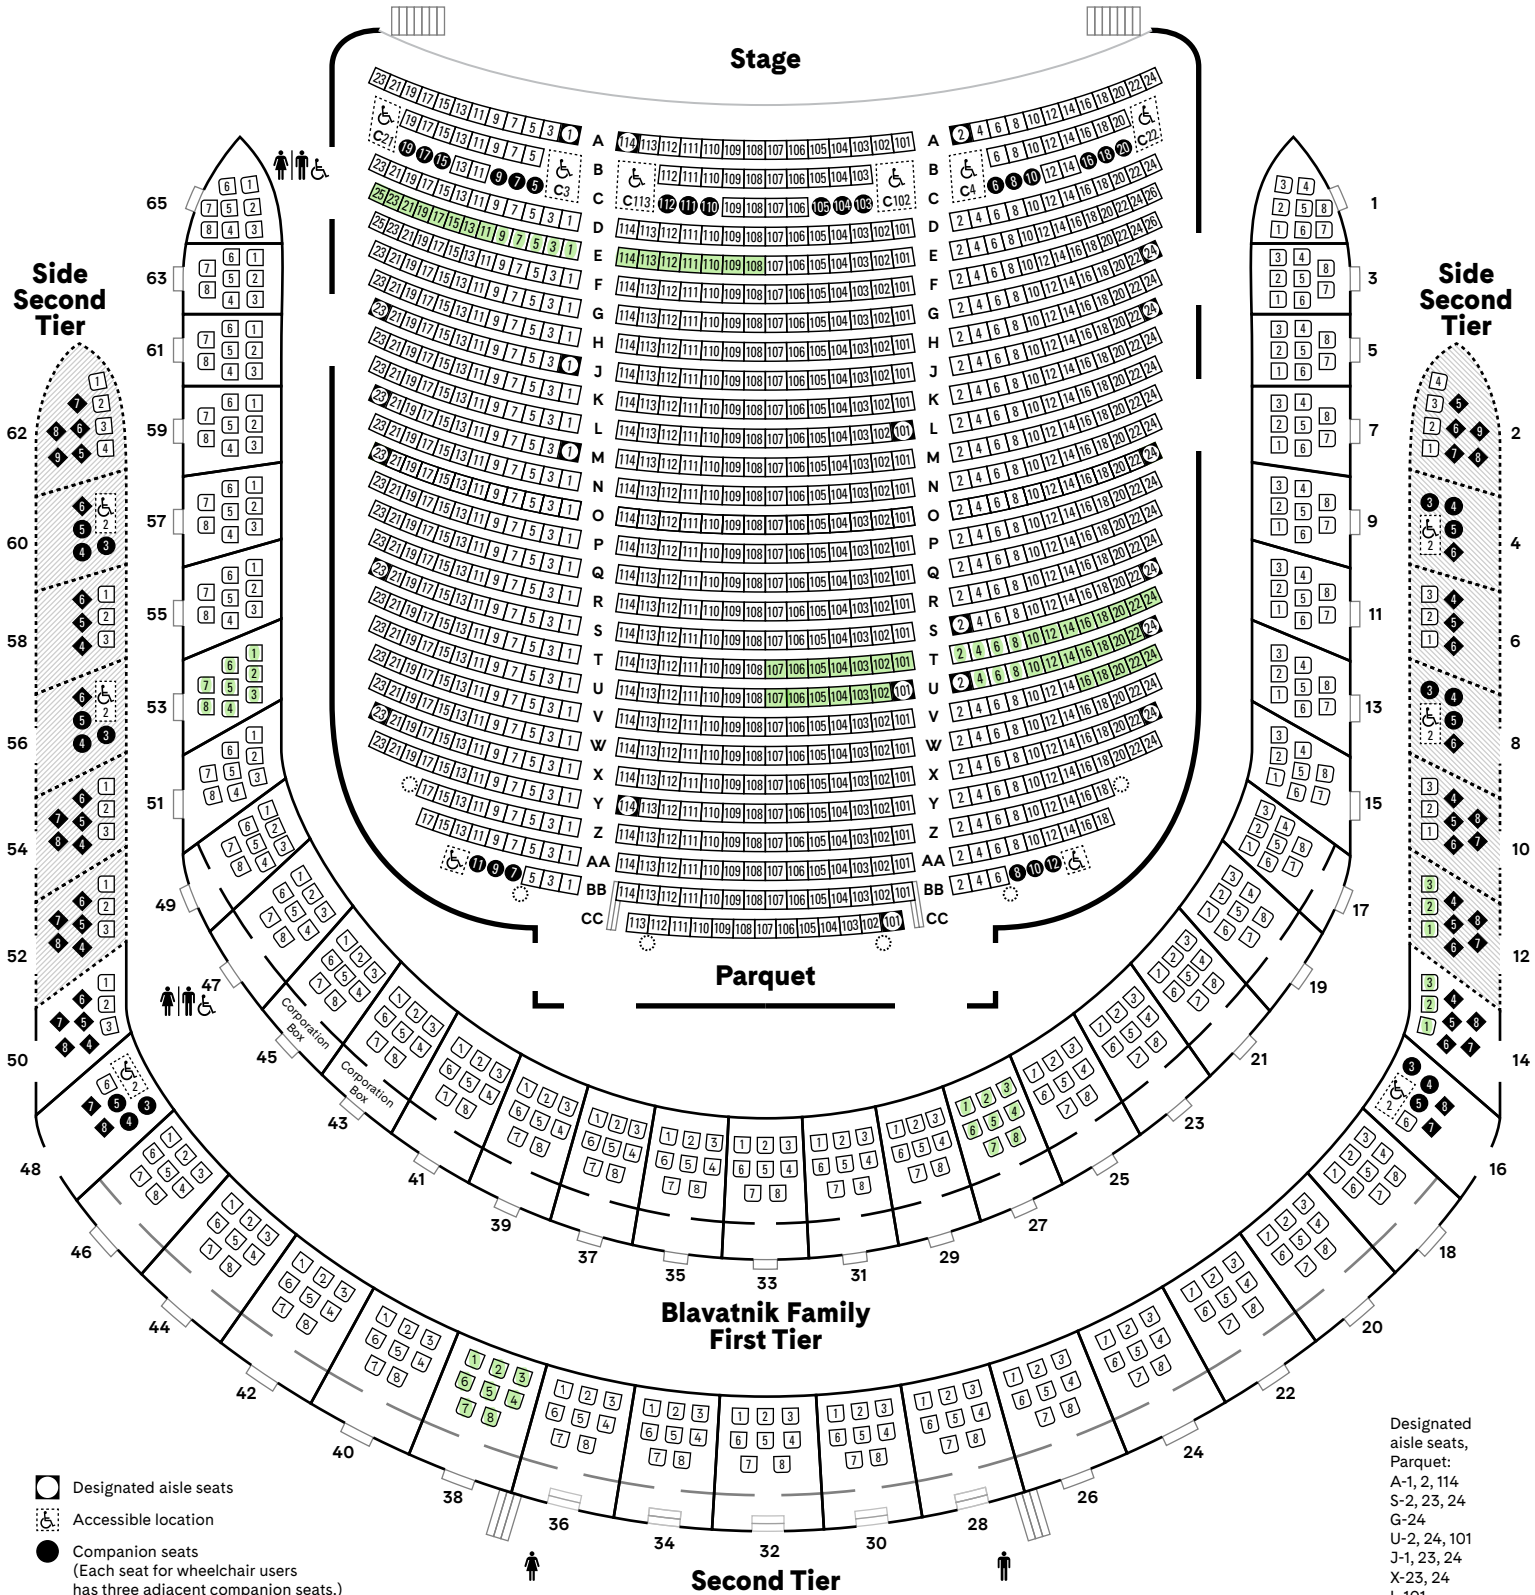

CARNEGIE HALL

Isaac Stern Auditorium / Ronald O. Perelman Stage

carnegiehall.org | 212-247-7800 | 57th Street and Seventh Avenue, New York, NY 10019

- Designated aisle seats
- ♿ Accessible location
- Companion seats (Each seat for wheelchair users has three adjacent companion seats.)
- ◆ Obstructed- and partial-view seats and/or restricted leg room
- Column

- Designated aisle seats,
Parquet:
A-1, 2, 114
S-2, 23, 24
G-24
U-2, 24, 101
J-1, 23, 24
X-23, 24
L-101
Y-114
M-1, 23
CC-101
O-23, 24

Elevator access to Parquet, Blavatnik Family First Tier, Second Tier, and Dress Circle only

Restrooms are available on the Parquet, Blavatnik Family First Tier, Second Tier, and Dress Circle levels.

CARNEGIE HALL

Seating Capacity

Parquet	1,021
Blavatnik Family First Tier Boxes*	264
Second Tier Boxes	238
Center Second Tier Boxes	136
Side Second Tier Boxes	102
Dress Circle	430
Balcony	837
Center Balcony	571
Side Balcony	266
Total	2,790

Designated aisle seats, Balcony: J-34, 35; P-1, 2

□ Designated aisle seats

♿ Accessible location

● Companion seats

○ Column

◆ Obstructed- and partial-view seats and/or restricted leg room