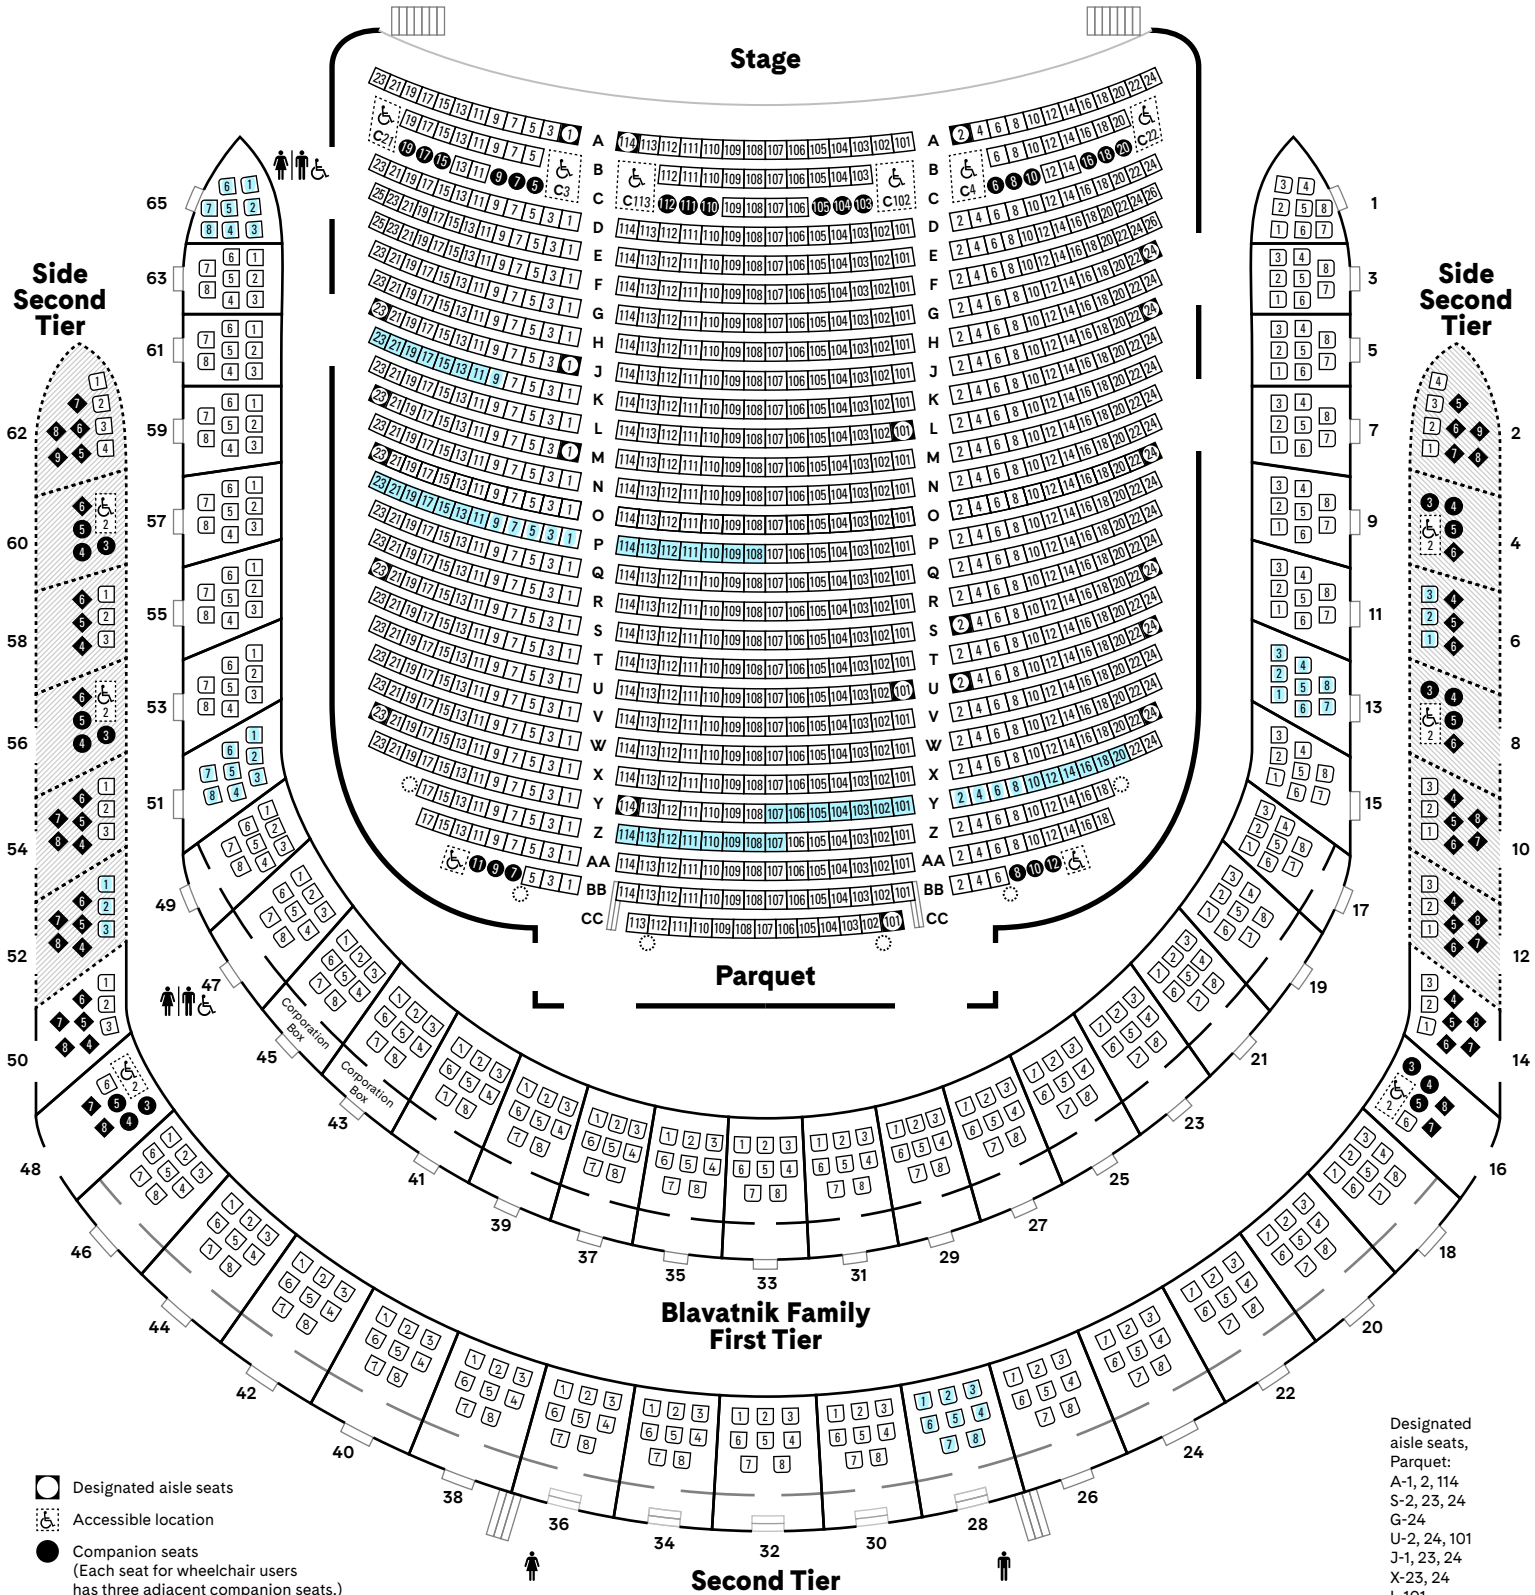

CARNEGIE HALL

Isaac Stern Auditorium / Ronald O. Perelman Stage

carnegiehall.org | 212-247-7800 | 57th Street and Seventh Avenue, New York, NY 10019

- Designated aisle seats
- ♿ Accessible location
- Companion seats
(Each seat for wheelchair users has three adjacent companion seats.)
- ◆ Obstructed- and partial-view seats and/or restricted leg room
- Column

Elevator access to Parquet, Blavatnik Family First Tier, Second Tier, and Dress Circle only

Restrooms are available on the Parquet, Blavatnik Family First Tier, Second Tier, and Dress Circle levels.

- Designated aisle seats,
Parquet:
A-1, 2, 114
S-2, 23, 24
G-24
U-2, 24, 101
J-1, 23, 24
X-23, 24
L-101
Y-114
M-1, 23
CC-101
O-23, 24

*Blavatnik Family First Tier boxes 43 and 45 (16 seats) are reserved for the use of The Carnegie Hall Corporation. The remaining capacity of the Blavatnik Family First Tier is 248.

Designated aisle seats, Dress Circle: GG-30, 31

Designated aisle seats, Balcony: J-34, 35; P-1, 2

□ Designated aisle seats

♿ Accessible location

● Companion seats

○ Column

◆ Obstructed- and partial-view seats and/or restricted leg room