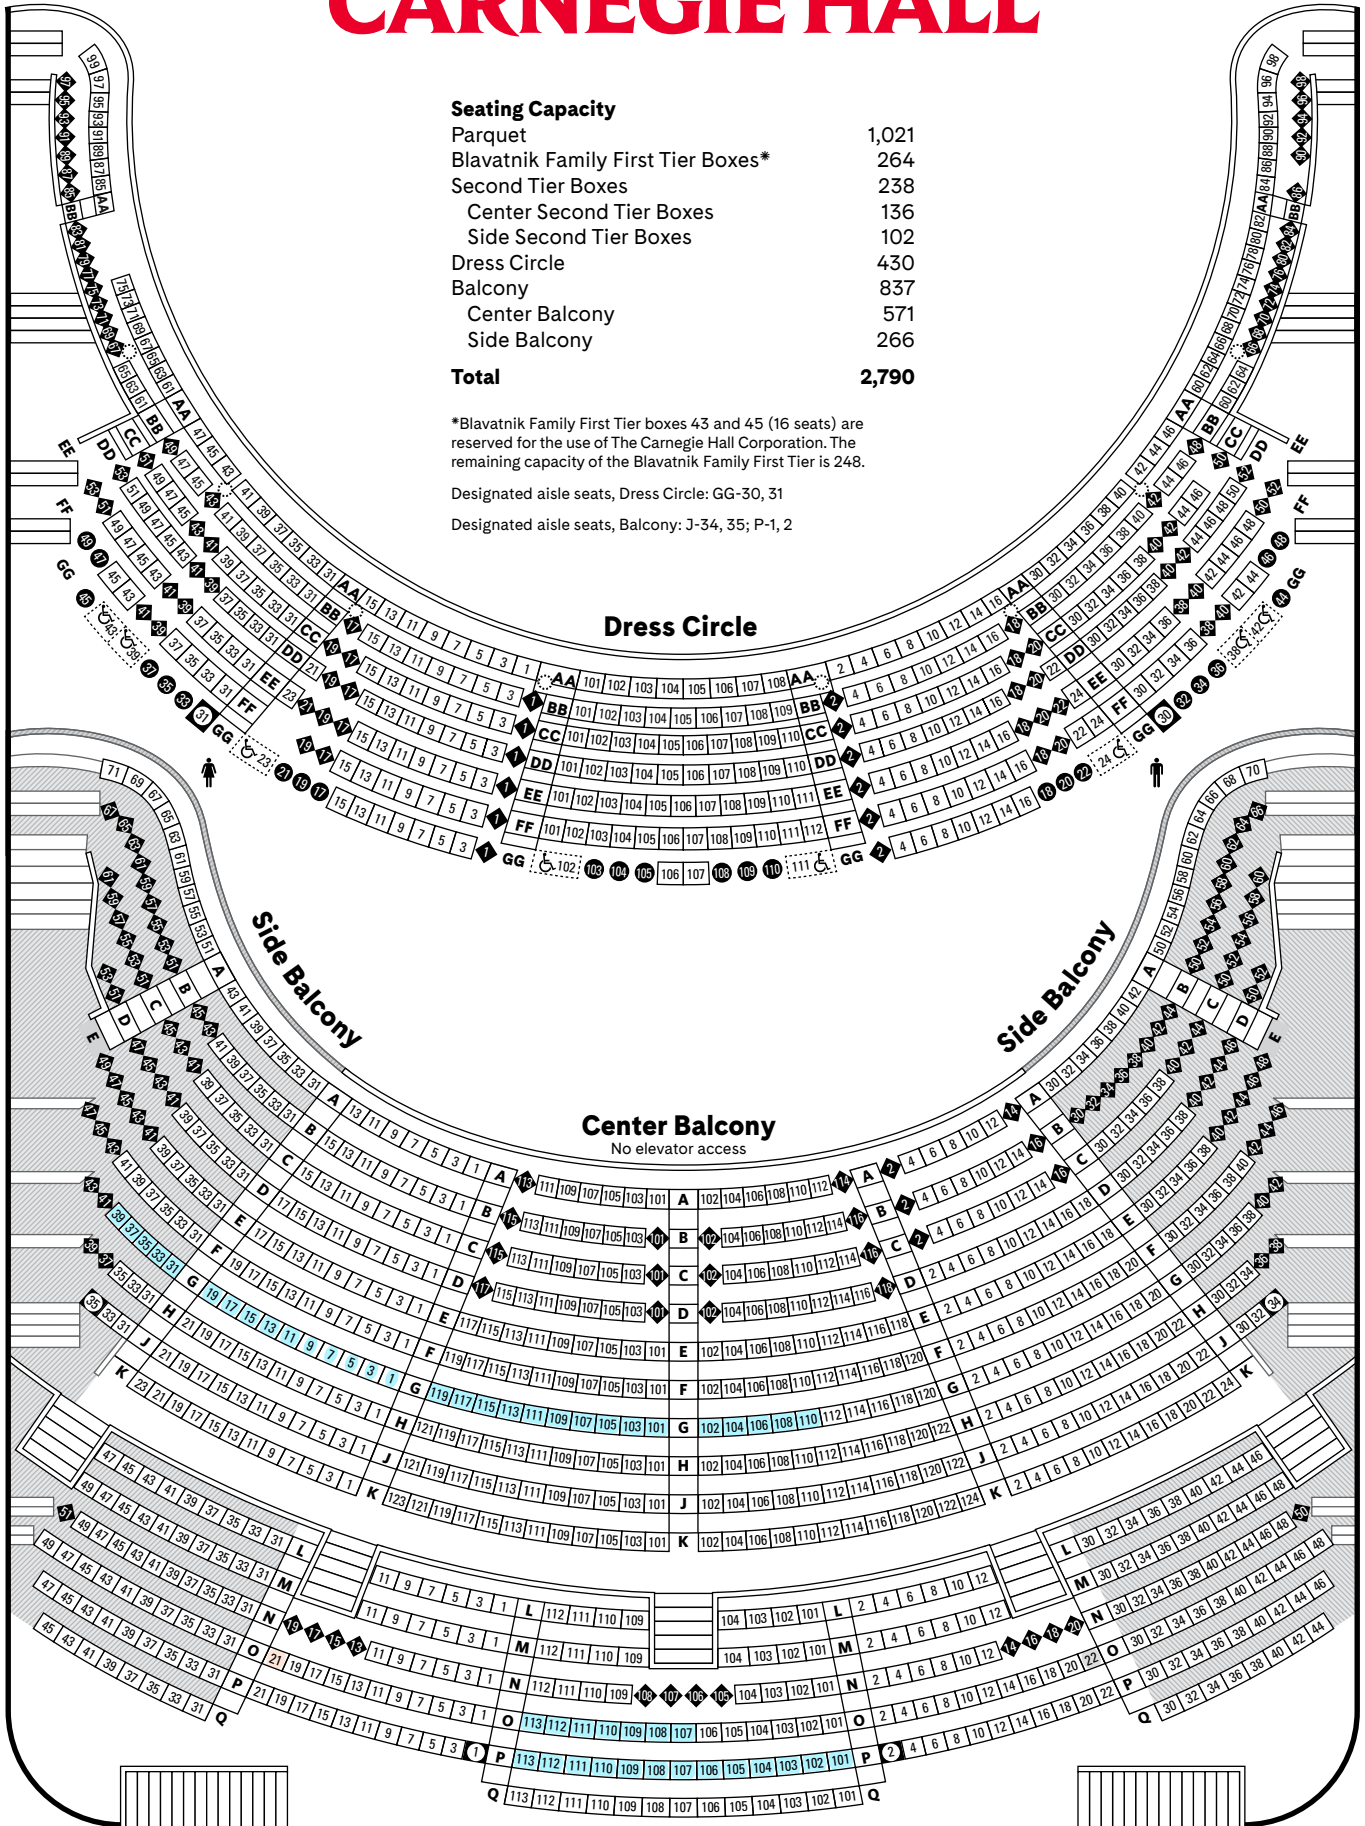

Elevator access to Parquet, Blavatnik Family First Tier, Second Tier, and Dress Circle only

Restrooms are available on the Parquet, Blavatnik Family First Tier, Second Tier, and Dress Circle levels.

- Designated aisle seats,
Parquet:
A-1, 2, 114
S-2, 23, 24
G-24
U-2, 24, 101
J-1, 23, 24
X-23, 24
L-101
Y-114
M-1, 23
CC-101
O-23, 24

CARNEGIE HALL

Seating Capacity

Parquet	1,021
Blavatnik Family First Tier Boxes*	264
Second Tier Boxes	238
Center Second Tier Boxes	136
Side Second Tier Boxes	102
Dress Circle	430
Balcony	837
Center Balcony	571
Side Balcony	266
Total	2,790

*Blavatnik Family First Tier boxes 43 and 45 (16 seats) are reserved for the use of The Carnegie Hall Corporation. The remaining capacity of the Blavatnik Family First Tier is 248.

Designated aisle seats, Dress Circle: GG-30, 31

Designated aisle seats, Balcony: J-34, 35; P-1, 2

□ Designated aisle seats

♿ Accessible location

● Companion seats

○ Column

◆ Obstructed- and partial-view seats and/or restricted leg room