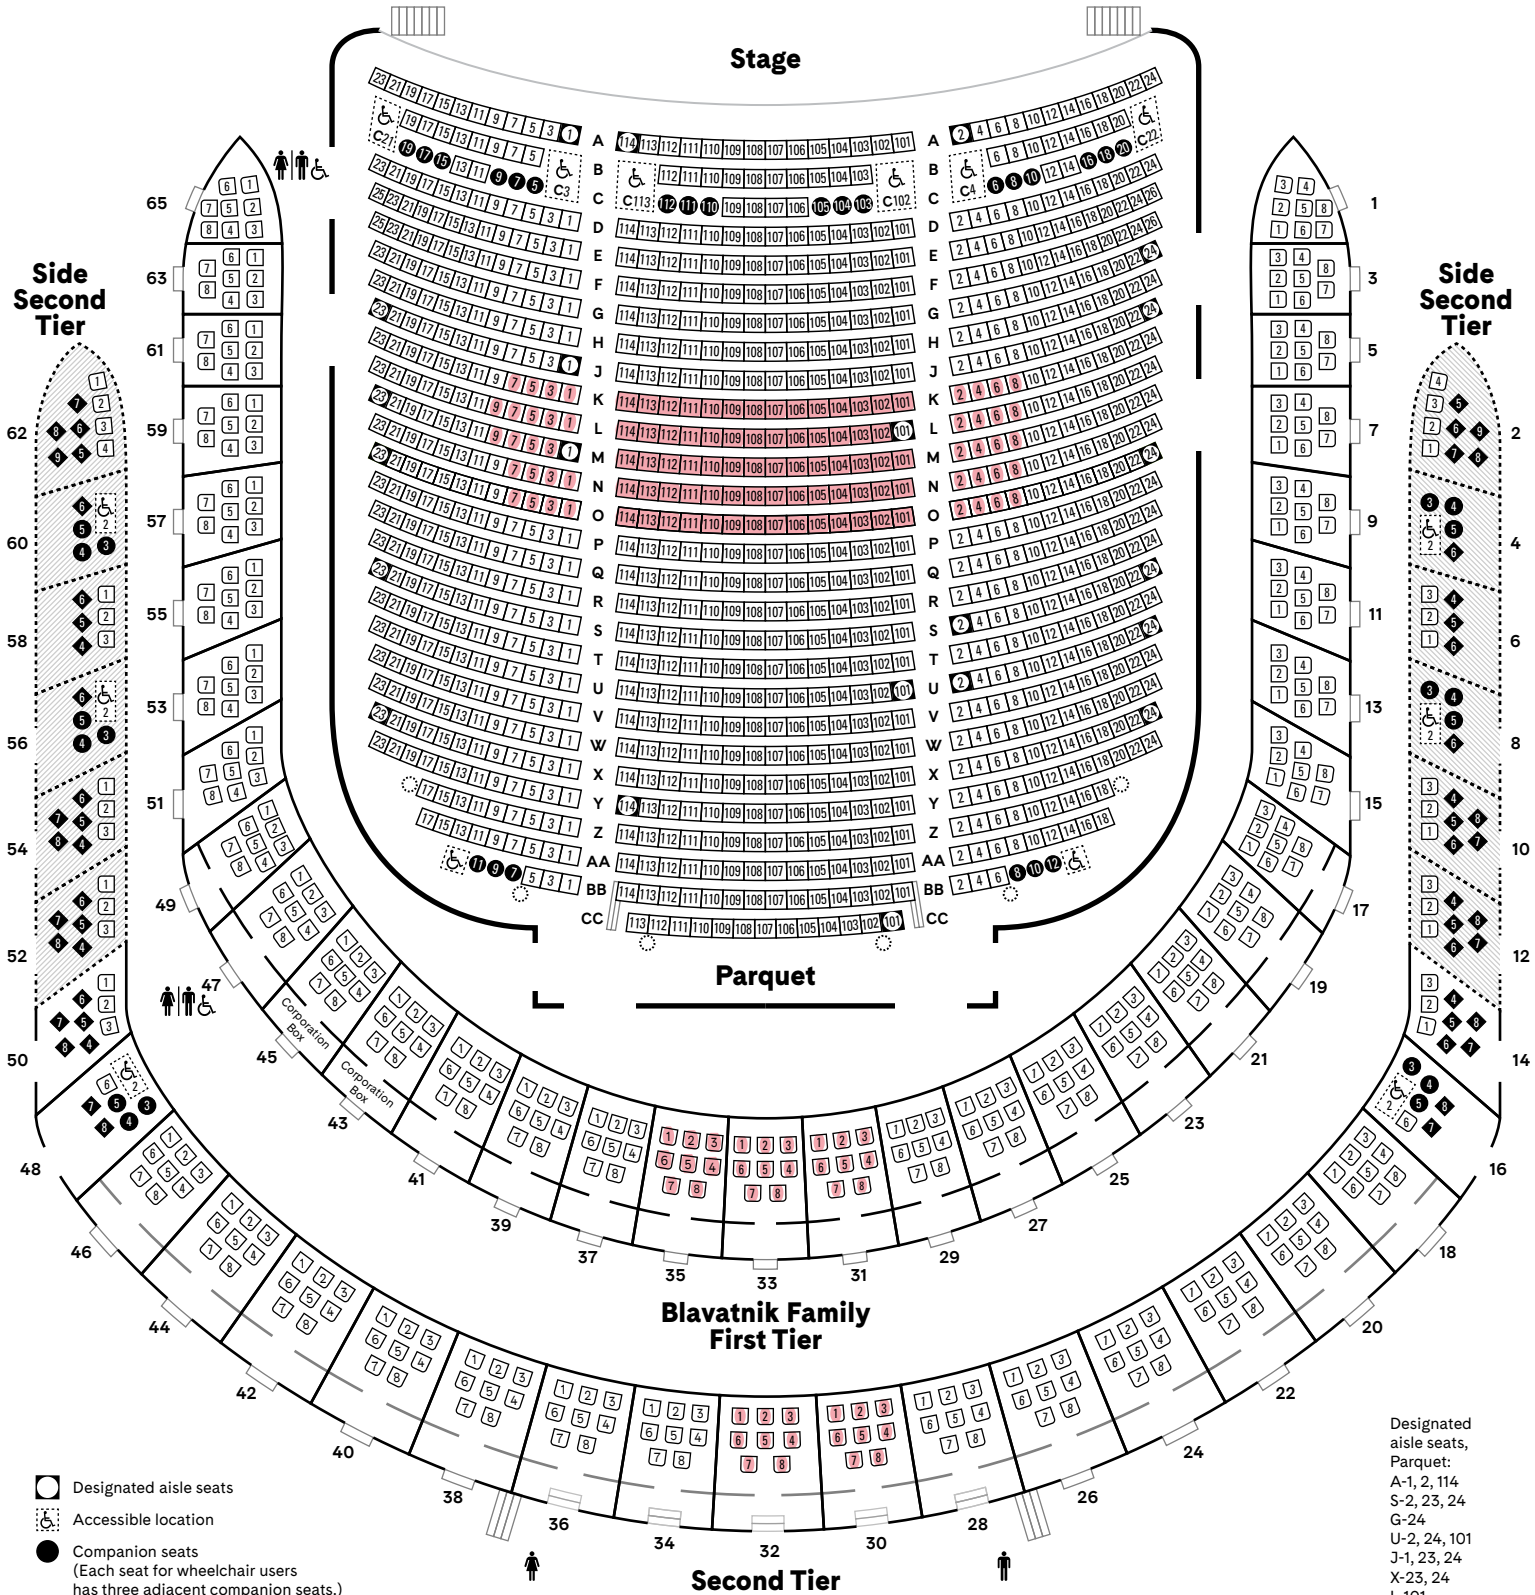

CARNEGIE HALL

Isaac Stern Auditorium / Ronald O. Perelman Stage

carnegiehall.org | 212-247-7800 | 57th Street and Seventh Avenue, New York, NY 10019

- Designated aisle seats
- ♿ Accessible location
- Companion seats (Each seat for wheelchair users has three adjacent companion seats.)
- ◆ Obstructed- and partial-view seats and/or restricted leg room
- Column

Elevator access to Parquet, Blavatnik Family First Tier, Second Tier, and Dress Circle only

Restrooms are available on the Parquet, Blavatnik Family First Tier, Second Tier, and Dress Circle levels.

- Designated aisle seats,
Parquet:
A-1, 2, 114
S-2, 23, 24
G-24
U-2, 24, 101
J-1, 23, 24
X-23, 24
L-101
Y-114
M-1, 23
CC-101
O-23, 24

*Blavatnik Family First Tier boxes 43 and 45 (16 seats) are reserved for the use of The Carnegie Hall Corporation. The remaining capacity of the Blavatnik Family First Tier is 248.

Designated aisle seats, Dress Circle: GG-30, 31

Designated aisle seats, Balcony: J-34, 35; P-1, 2

□ Designated aisle seats

♿ Accessible location

● Companion seats

○ Column

◆ Obstructed- and partial-view seats and/or restricted leg room