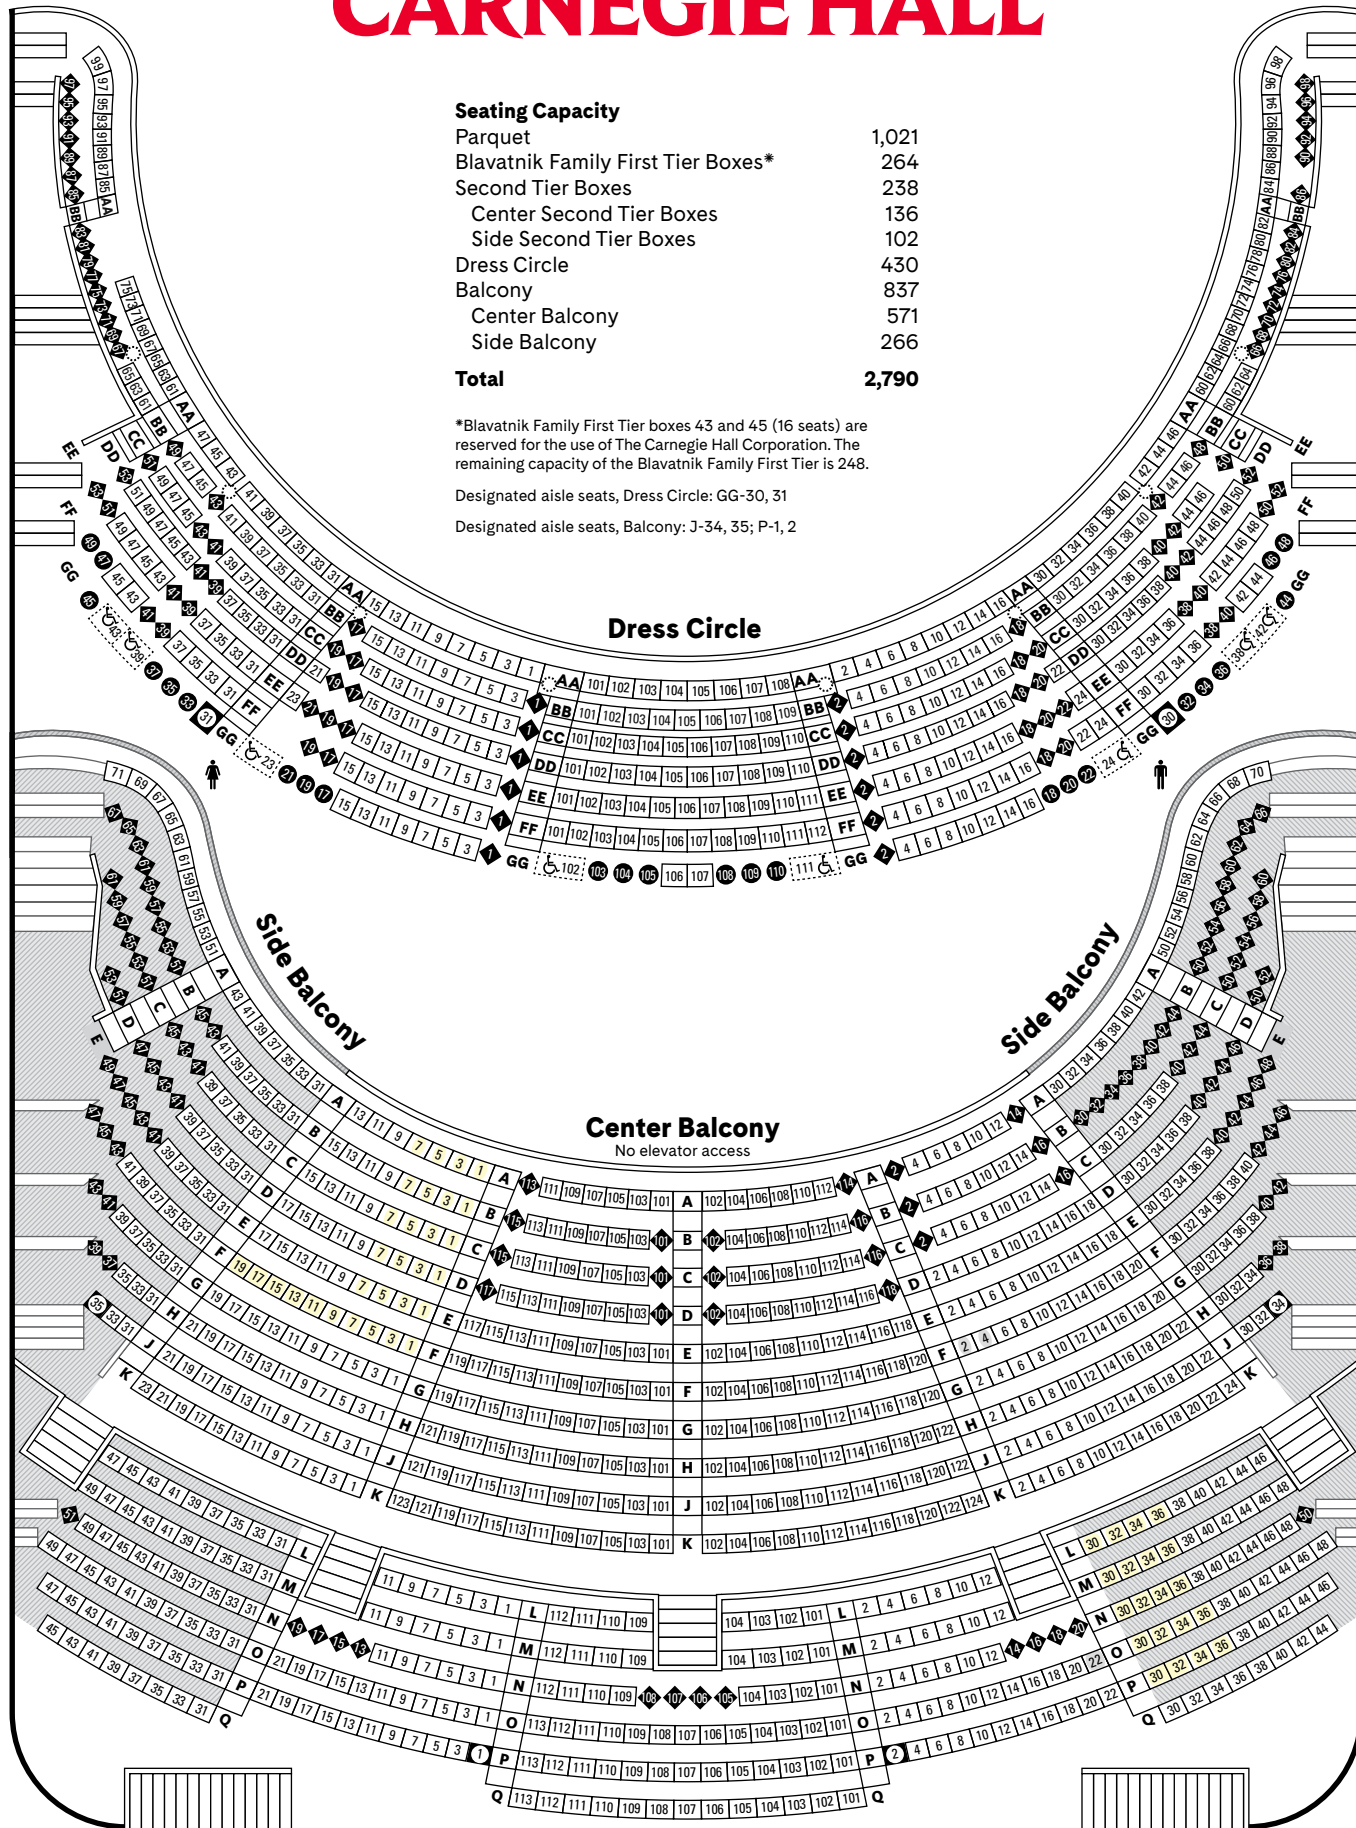

Elevator access to Parquet, Blavatnik Family First Tier, Second Tier, and Dress Circle only

Restrooms are available on the Parquet, Blavatnik Family First Tier, Second Tier, and Dress Circle levels.

- Designated aisle seats,
Parquet:
- A-1, 2, 114
 - S-2, 23, 24
 - G-24
 - U-2, 24, 101
 - J-1, 23, 24
 - X-23, 24
 - L-101
 - Y-114
 - M-1, 23
 - CC-101
 - O-23, 24

CARNEGIE HALL

Seating Capacity

Parquet	1,021
Blavatnik Family First Tier Boxes*	264
Second Tier Boxes	238
Center Second Tier Boxes	136
Side Second Tier Boxes	102
Dress Circle	430
Balcony	837
Center Balcony	571
Side Balcony	266
Total	2,790

*Blavatnik Family First Tier boxes 43 and 45 (16 seats) are reserved for the use of The Carnegie Hall Corporation. The remaining capacity of the Blavatnik Family First Tier is 248.

Designated aisle seats, Dress Circle: GG-30, 31

Designated aisle seats, Balcony: J-34, 35; P-1, 2

- Designated aisle seats
- ♿ Accessible location
- Companion seats
- Column
- ◆ Obstructed- and partial-view seats and/or restricted leg room