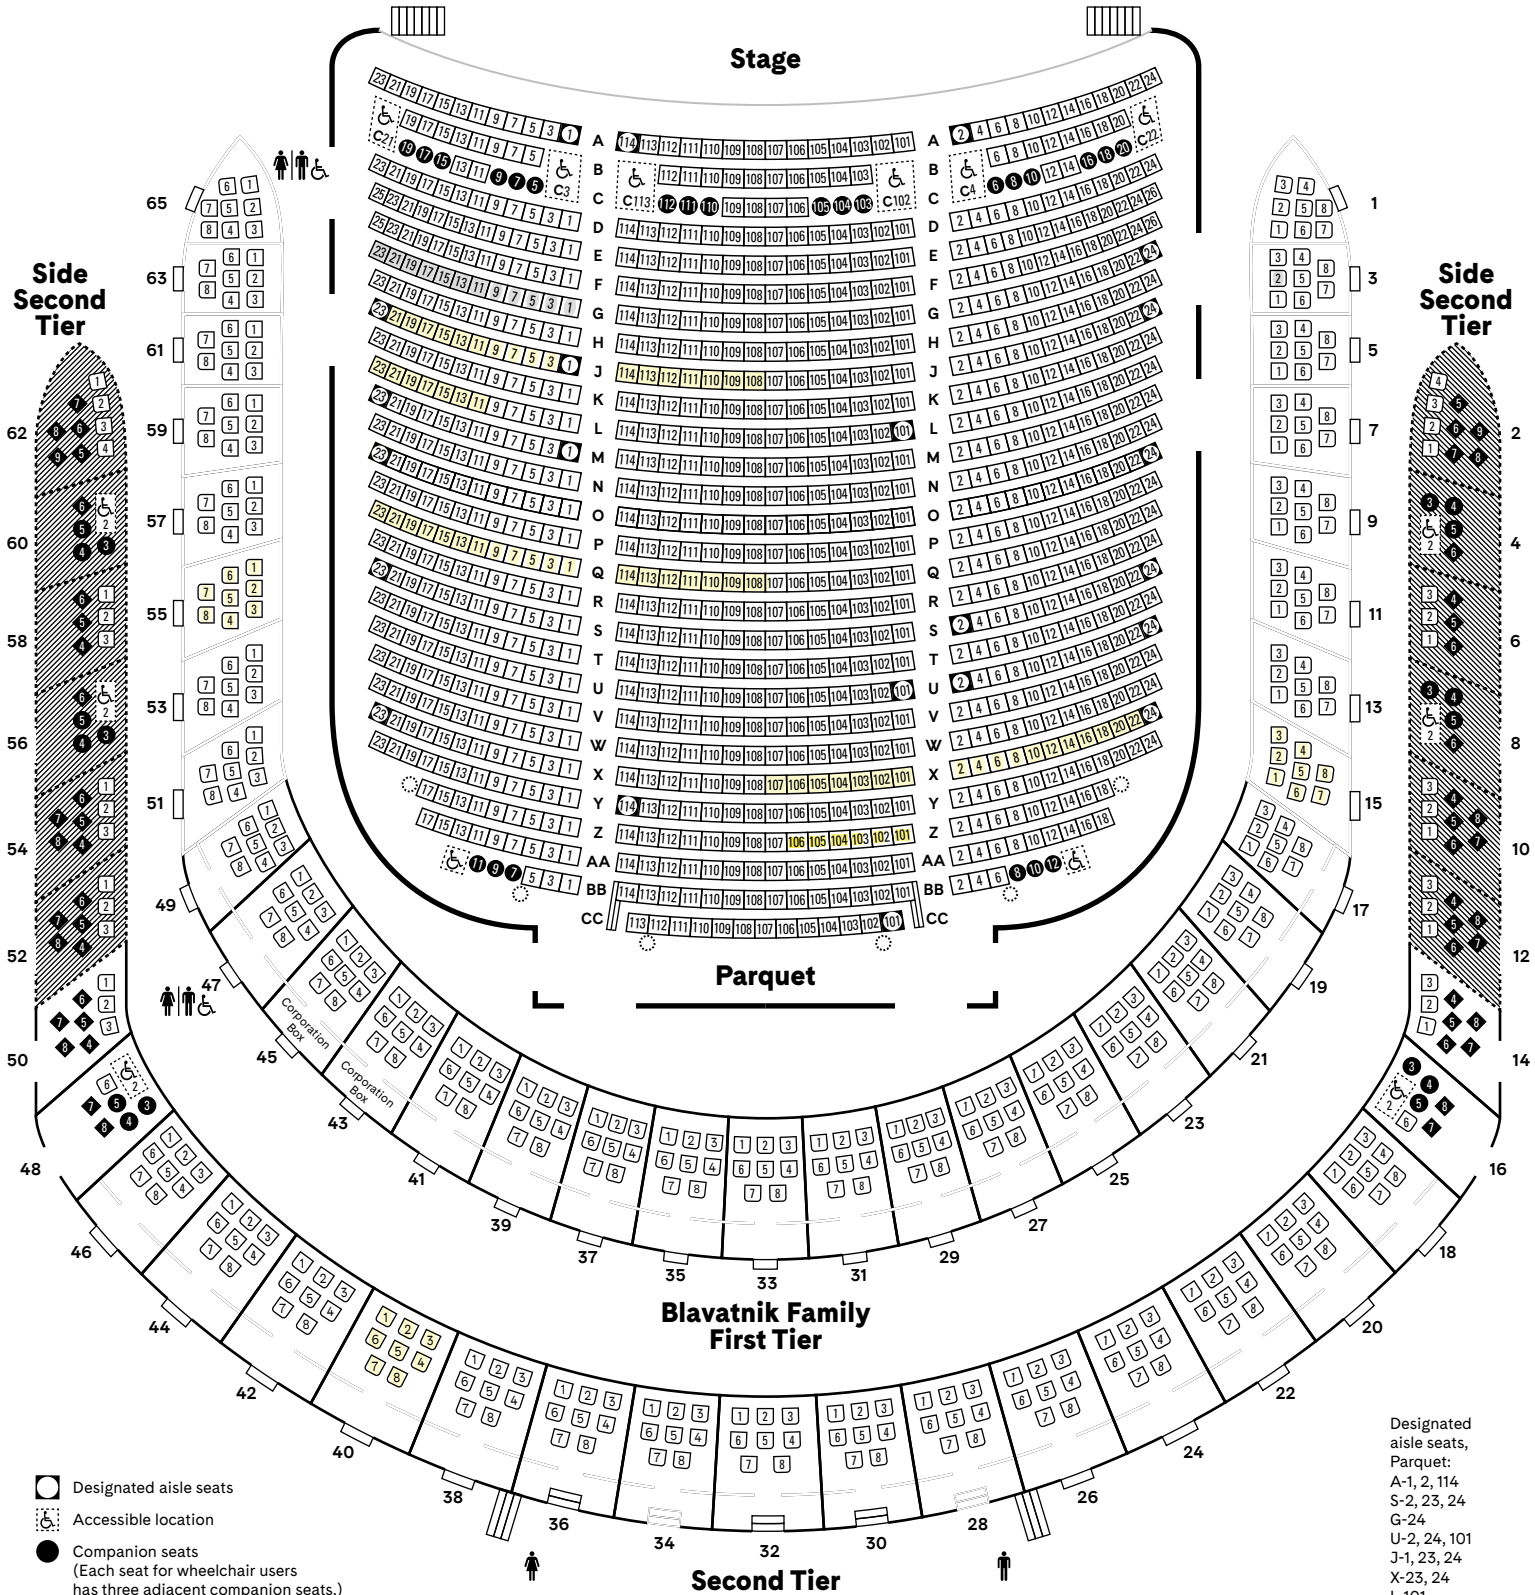

CARNEGIE HALL

Isaac Stern Auditorium / Ronald O. Perelman Stage

carnegiehall.org | 212-247-7800 | 57th Street and Seventh Avenue, New York, NY 10019

- Designated aisle seats
- ♿ Accessible location
- Companion seats
(Each seat for wheelchair users has three adjacent companion seats.)
- ◆ Obstructed- and partial-view seats and/or restricted leg room
- ⊞ Column

Elevator access to Parquet, Blavatnik Family First Tier, Second Tier, and Dress Circle only

Restrooms are available on the Parquet, Blavatnik Family First Tier, Second Tier, and Dress Circle levels.

- Designated aisle seats,
Parquet:
- A-1, 2, 114
 - S-2, 23, 24
 - G-24
 - U-2, 24, 101
 - J-1, 23, 24
 - X-23, 24
 - L-101
 - Y-114
 - M-1, 23
 - CC-101
 - O-23, 24

*Blavatnik Family First Tier boxes 43 and 45 (16 seats) are reserved for the use of The Carnegie Hall Corporation. The remaining capacity of the Blavatnik Family First Tier is 248.

Designated aisle seats, Dress Circle: GG-30, 31

Designated aisle seats, Balcony: J-34, 35; P-1, 2

- Designated aisle seats
- ♿ Accessible location
- Companion seats
- Column
- ◆ Obstructed- and partial-view seats and/or restricted leg room