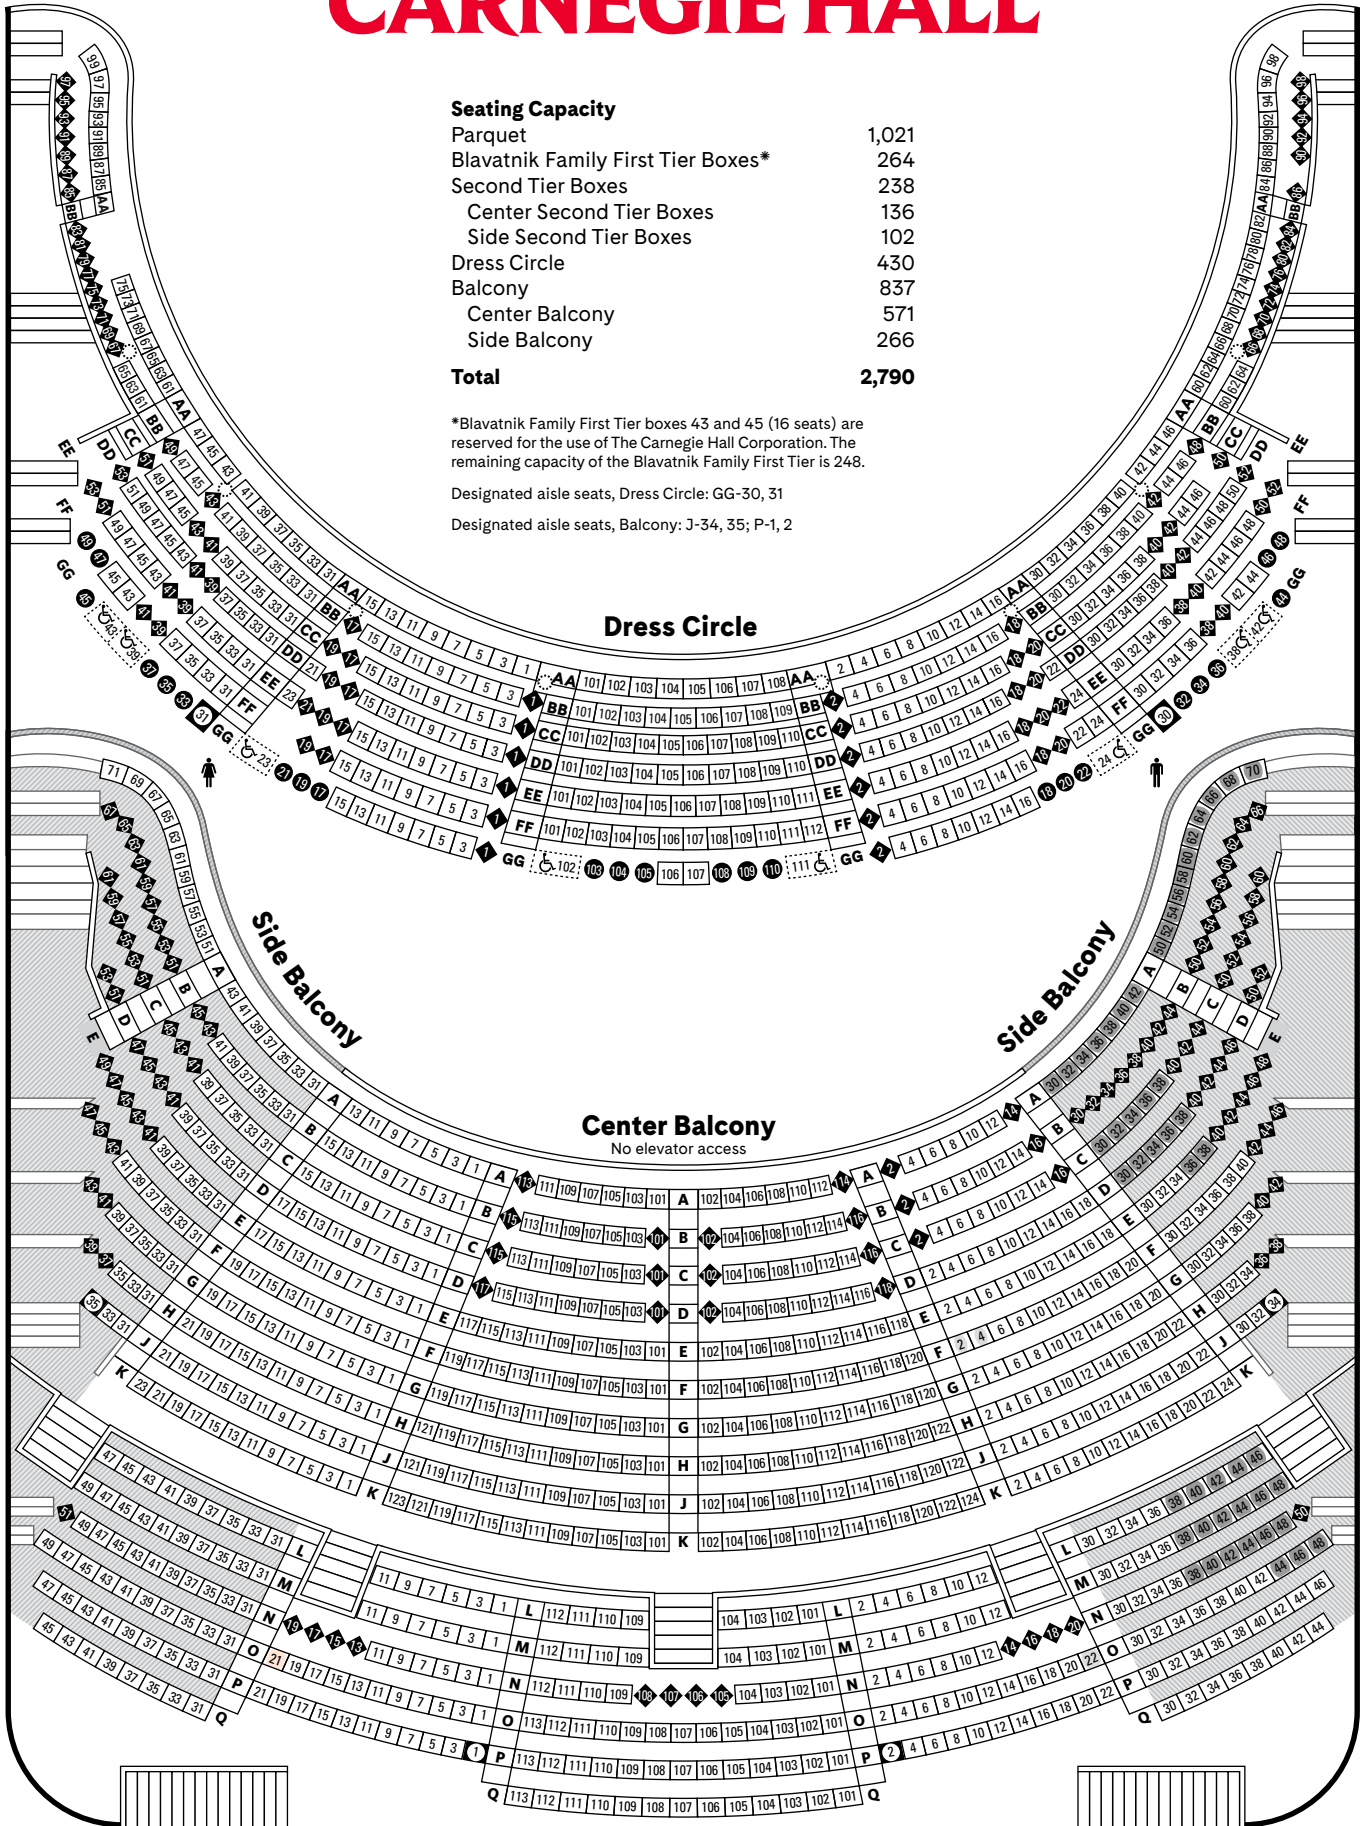

CARNEGIE HALL

Seating Capacity

Parquet	1,021
Blavatnik Family First Tier Boxes*	264
Second Tier Boxes	238
Center Second Tier Boxes	136
Side Second Tier Boxes	102
Dress Circle	430
Balcony	837
Center Balcony	571
Side Balcony	266
Total	2,790

*Blavatnik Family First Tier boxes 43 and 45 (16 seats) are reserved for the use of The Carnegie Hall Corporation. The remaining capacity of the Blavatnik Family First Tier is 248.

Designated aisle seats, Dress Circle: GG-30, 31

Designated aisle seats, Balcony: J-34, 35; P-1, 2

- Designated aisle seats
- ♿ Accessible location
- Companion seats
- Column
- Obstructed- and partial-view seats and/or restricted leg room