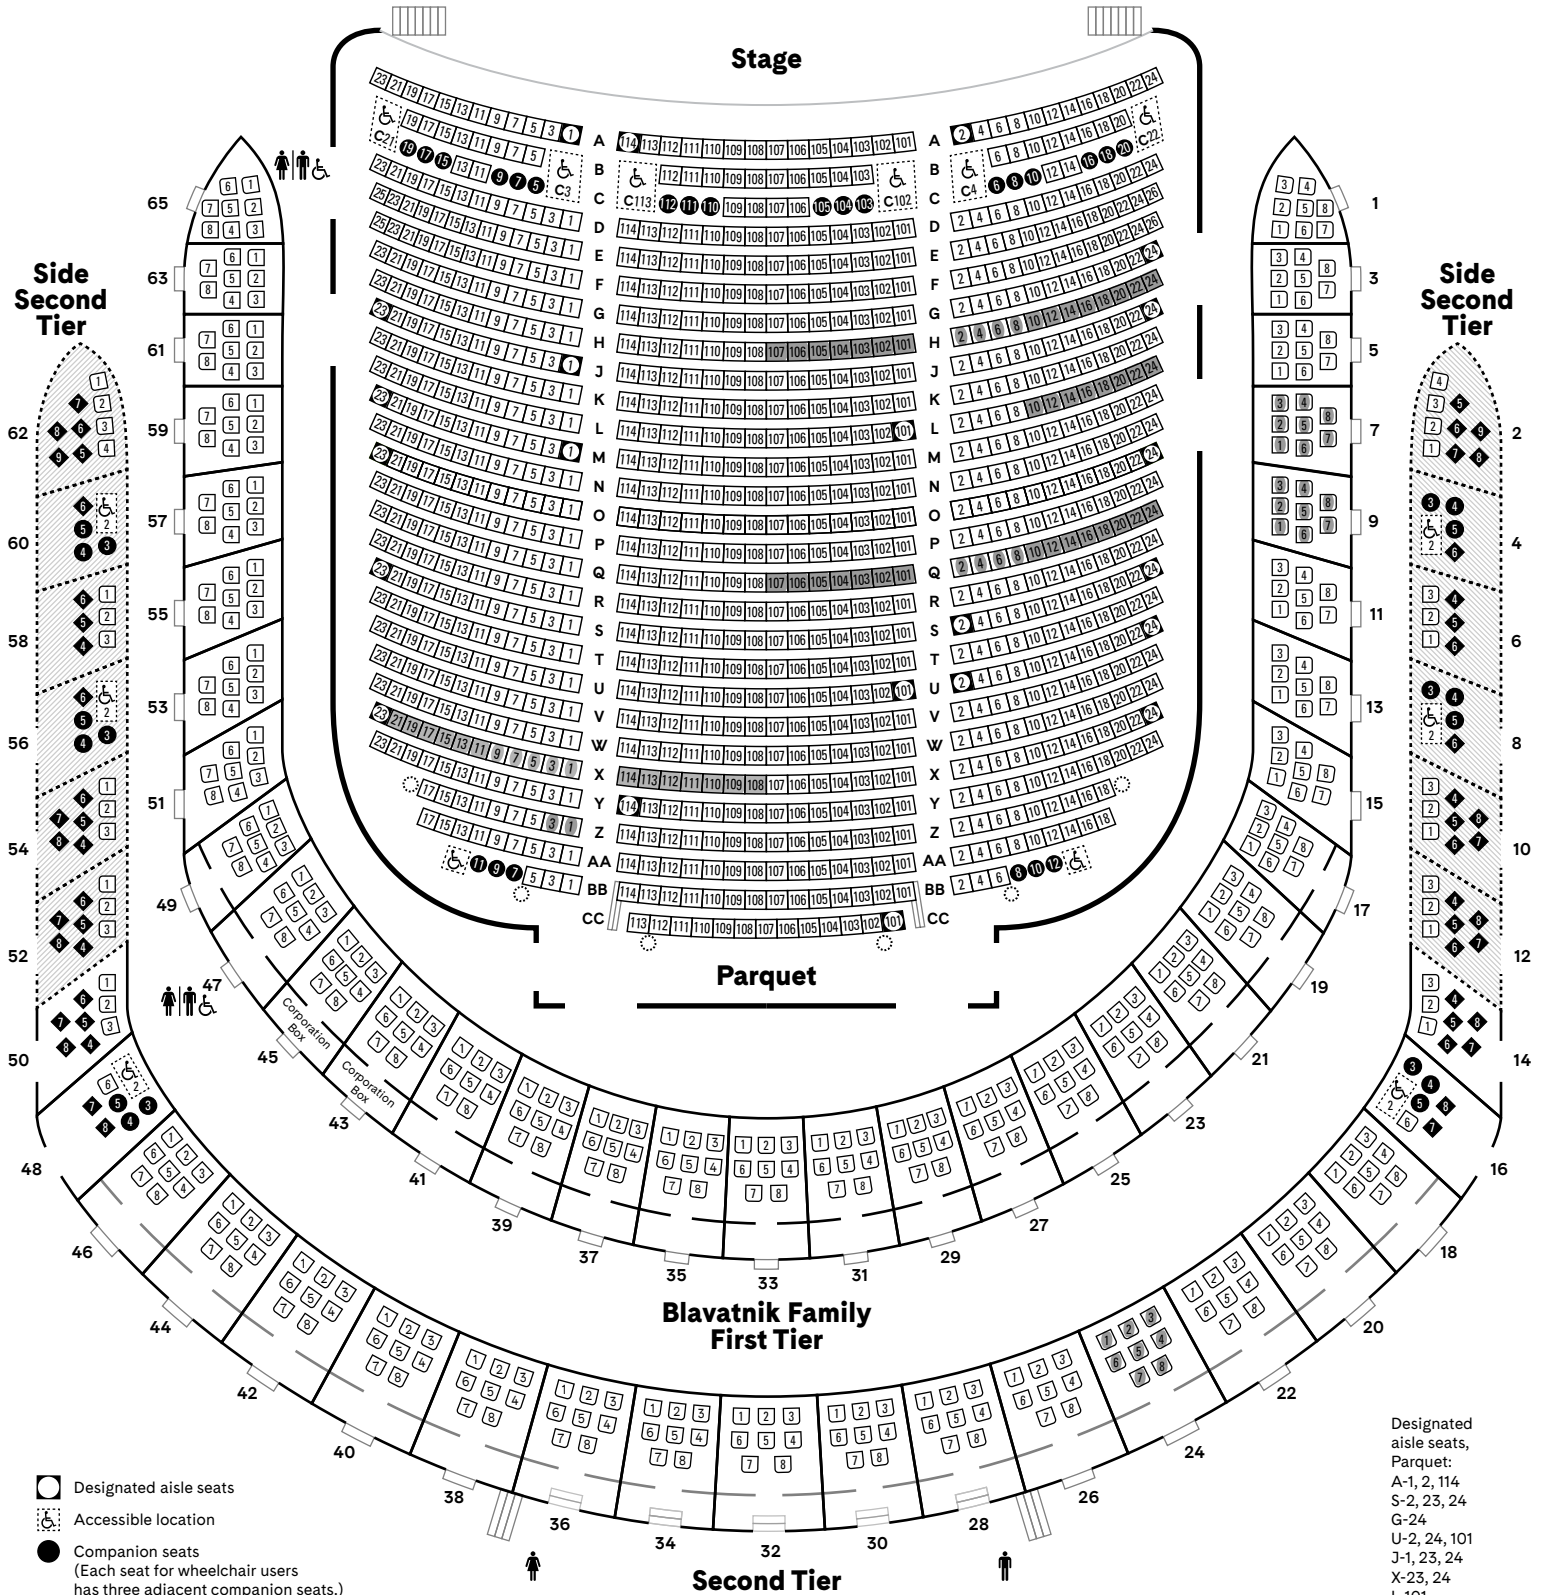

CARNEGIE HALL

Isaac Stern Auditorium / Ronald O. Perelman Stage

carnegiehall.org | 212-247-7800 | 57th Street and Seventh Avenue, New York, NY 10019

- Designated aisle seats
- ♿ Accessible location
- Companion seats
(Each seat for wheelchair users has three adjacent companion seats.)
- ◆ Obstructed- and partial-view seats and/or restricted leg room
- Column

Elevator access to Parquet, Blavatnik Family First Tier, Second Tier, and Dress Circle only

Restrooms are available on the Parquet, Blavatnik Family First Tier, Second Tier, and Dress Circle levels.

- Designated aisle seats,
Parquet:
A-1, 2, 114
S-2, 23, 24
G-24
U-2, 24, 101
J-1, 23, 24
X-23, 24
L-101
Y-114
M-1, 23
CC-101
O-23, 24

*Blavatnik Family First Tier boxes 43 and 45 (16 seats) are reserved for the use of The Carnegie Hall Corporation. The remaining capacity of the Blavatnik Family First Tier is 248.

Designated aisle seats, Dress Circle: GG-30, 31

Designated aisle seats, Balcony: J-34, 35; P-1, 2

- Designated aisle seats
- ♿ Accessible location
- Companion seats
- Column
- ◆ Obstructed- and partial-view seats and/or restricted leg room