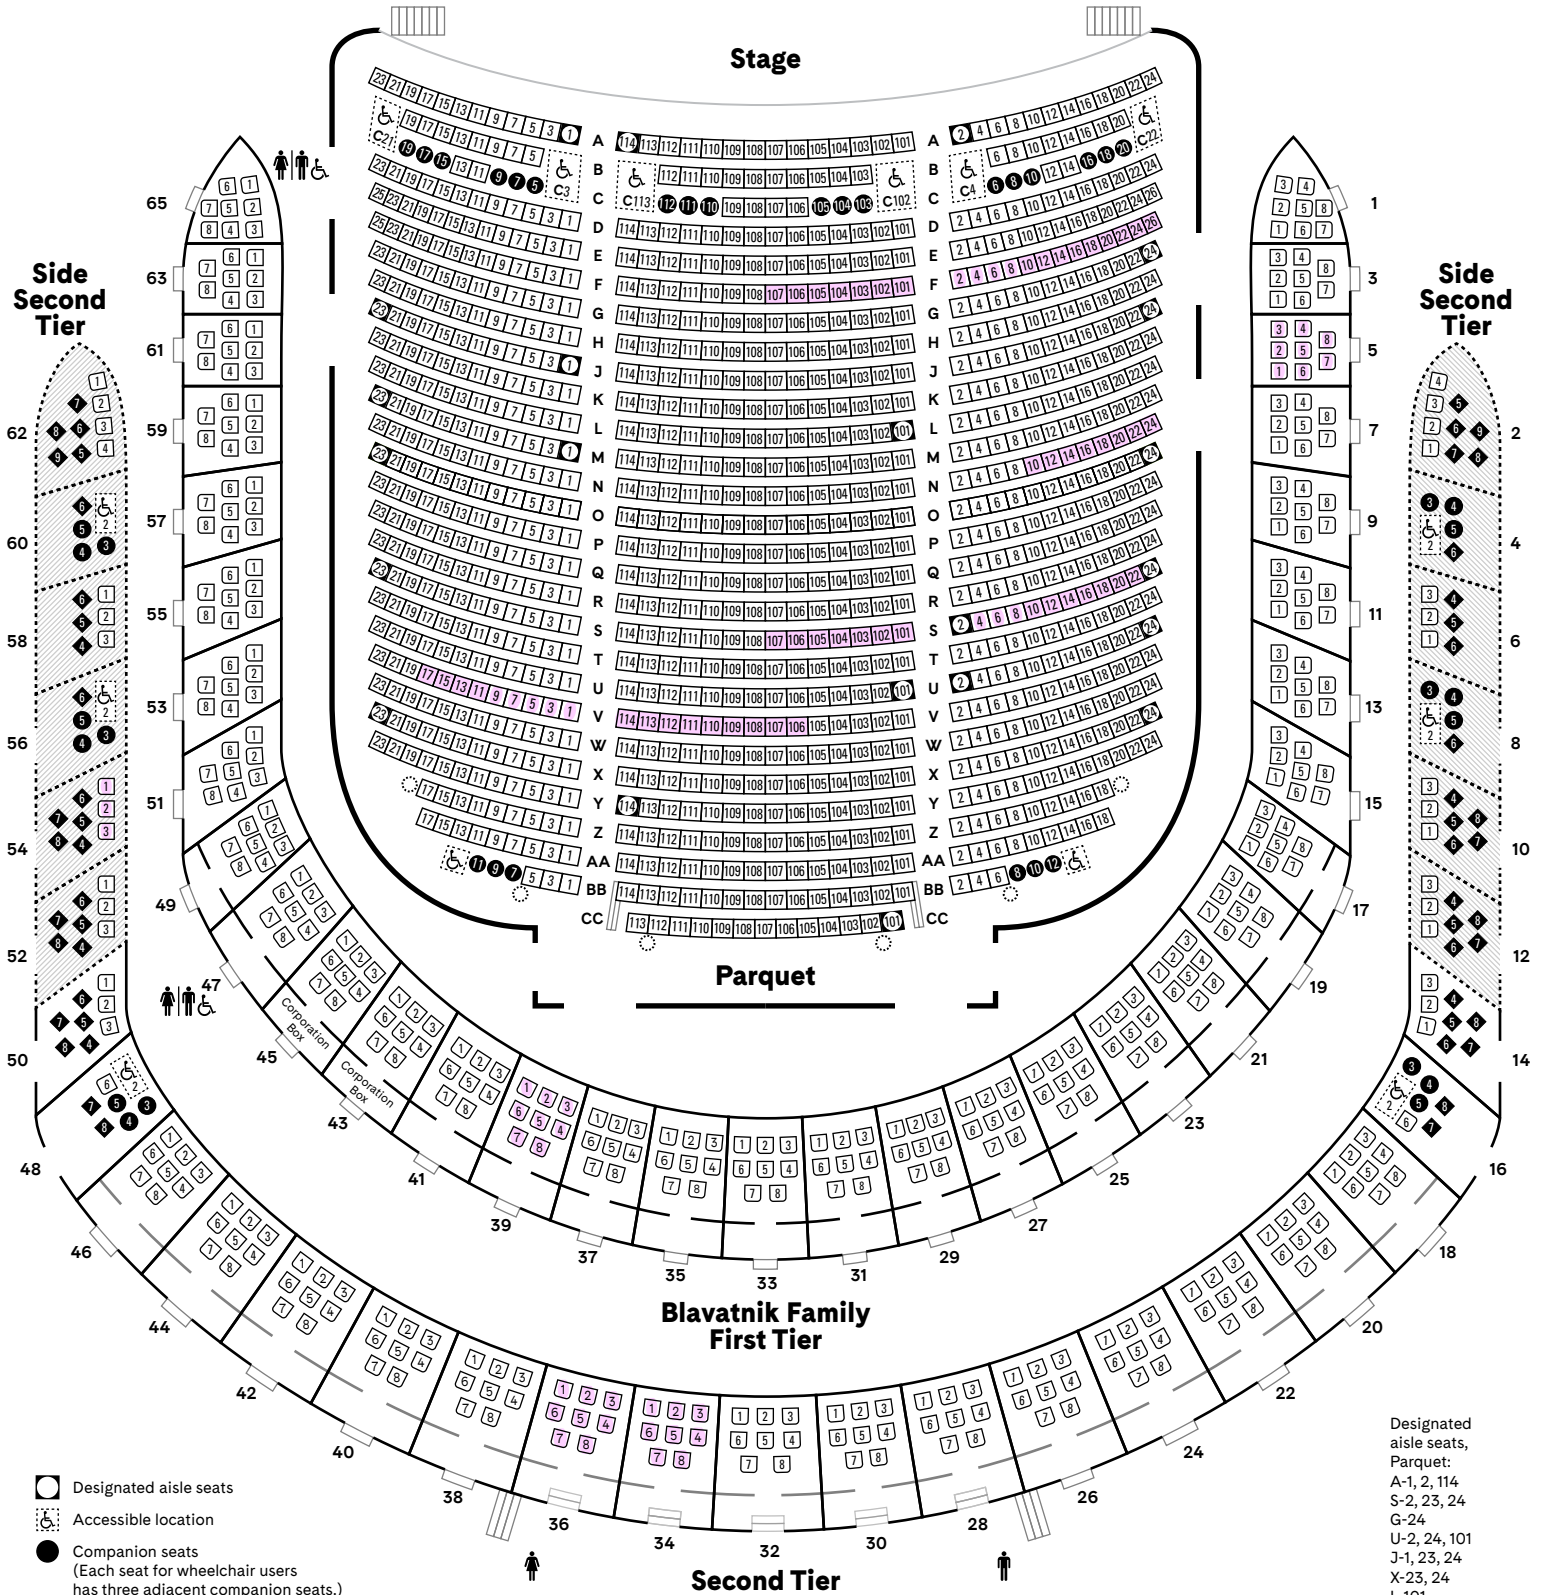

CARNEGIE HALL

Isaac Stern Auditorium / Ronald O. Perelman Stage

carnegiehall.org | 212-247-7800 | 57th Street and Seventh Avenue, New York, NY 10019

- Designated aisle seats
- ♿ Accessible location
- Companion seats (Each seat for wheelchair users has three adjacent companion seats.)
- ◆ Obstructed- and partial-view seats and/or restricted leg room
- Column

- Designated aisle seats,
Parquet:
A-1, 2, 114
S-2, 23, 24
G-24
U-2, 24, 101
J-1, 23, 24
X-23, 24
L-101
Y-114
M-1, 23
CC-101
O-23, 24

Elevator access to Parquet, Blavatnik Family First Tier, Second Tier, and Dress Circle only

Restrooms are available on the Parquet, Blavatnik Family First Tier, Second Tier, and Dress Circle levels.

CARNEGIE HALL

Seating Capacity

Parquet	1,021
Blavatnik Family First Tier Boxes*	264
Second Tier Boxes	238
Center Second Tier Boxes	136
Side Second Tier Boxes	102
Dress Circle	430
Balcony	837
Center Balcony	571
Side Balcony	266
Total	2,790

Designated aisle seats, Balcony: J-34, 35; P-1, 2

- Designated aisle seats
- Accessible location
- Companion seats
- Column
- Obstructed- and partial-view seats and/or restricted leg room