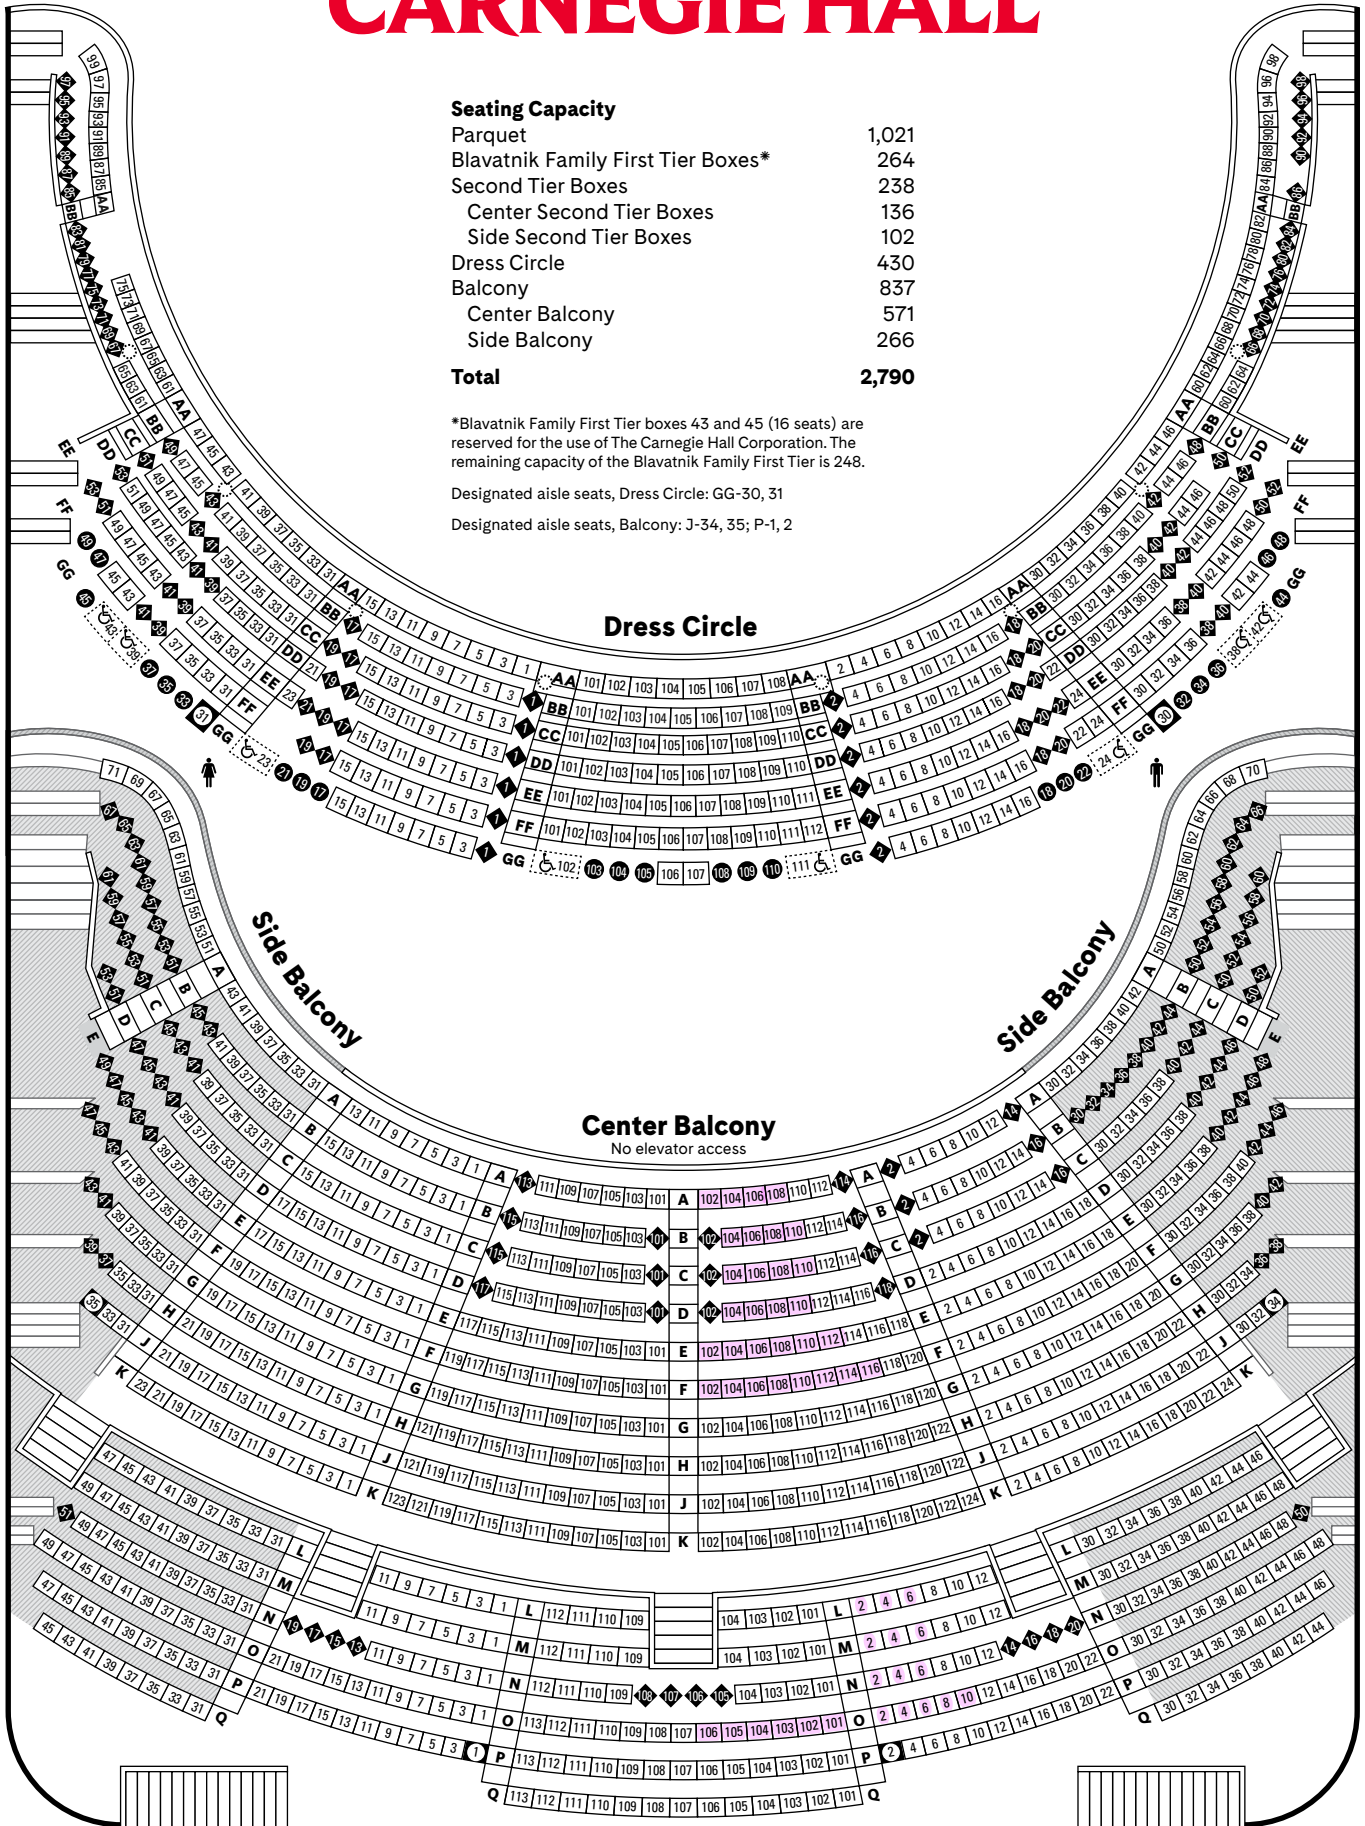

CARNEGIE HALL

Seating Capacity

Parquet	1,021
Blavatnik Family First Tier Boxes*	264
Second Tier Boxes	238
Center Second Tier Boxes	136
Side Second Tier Boxes	102
Dress Circle	430
Balcony	837
Center Balcony	571
Side Balcony	266
Total	2,790

*Blavatnik Family First Tier boxes 43 and 45 (16 seats) are reserved for the use of The Carnegie Hall Corporation. The remaining capacity of the Blavatnik Family First Tier is 248.

Designated aisle seats, Dress Circle: GG-30, 31

Designated aisle seats, Balcony: J-34, 35; P-1, 2

- Designated aisle seats
- Accessible location
- Companion seats
- Column
- Obstructed- and partial-view seats and/or restricted leg room