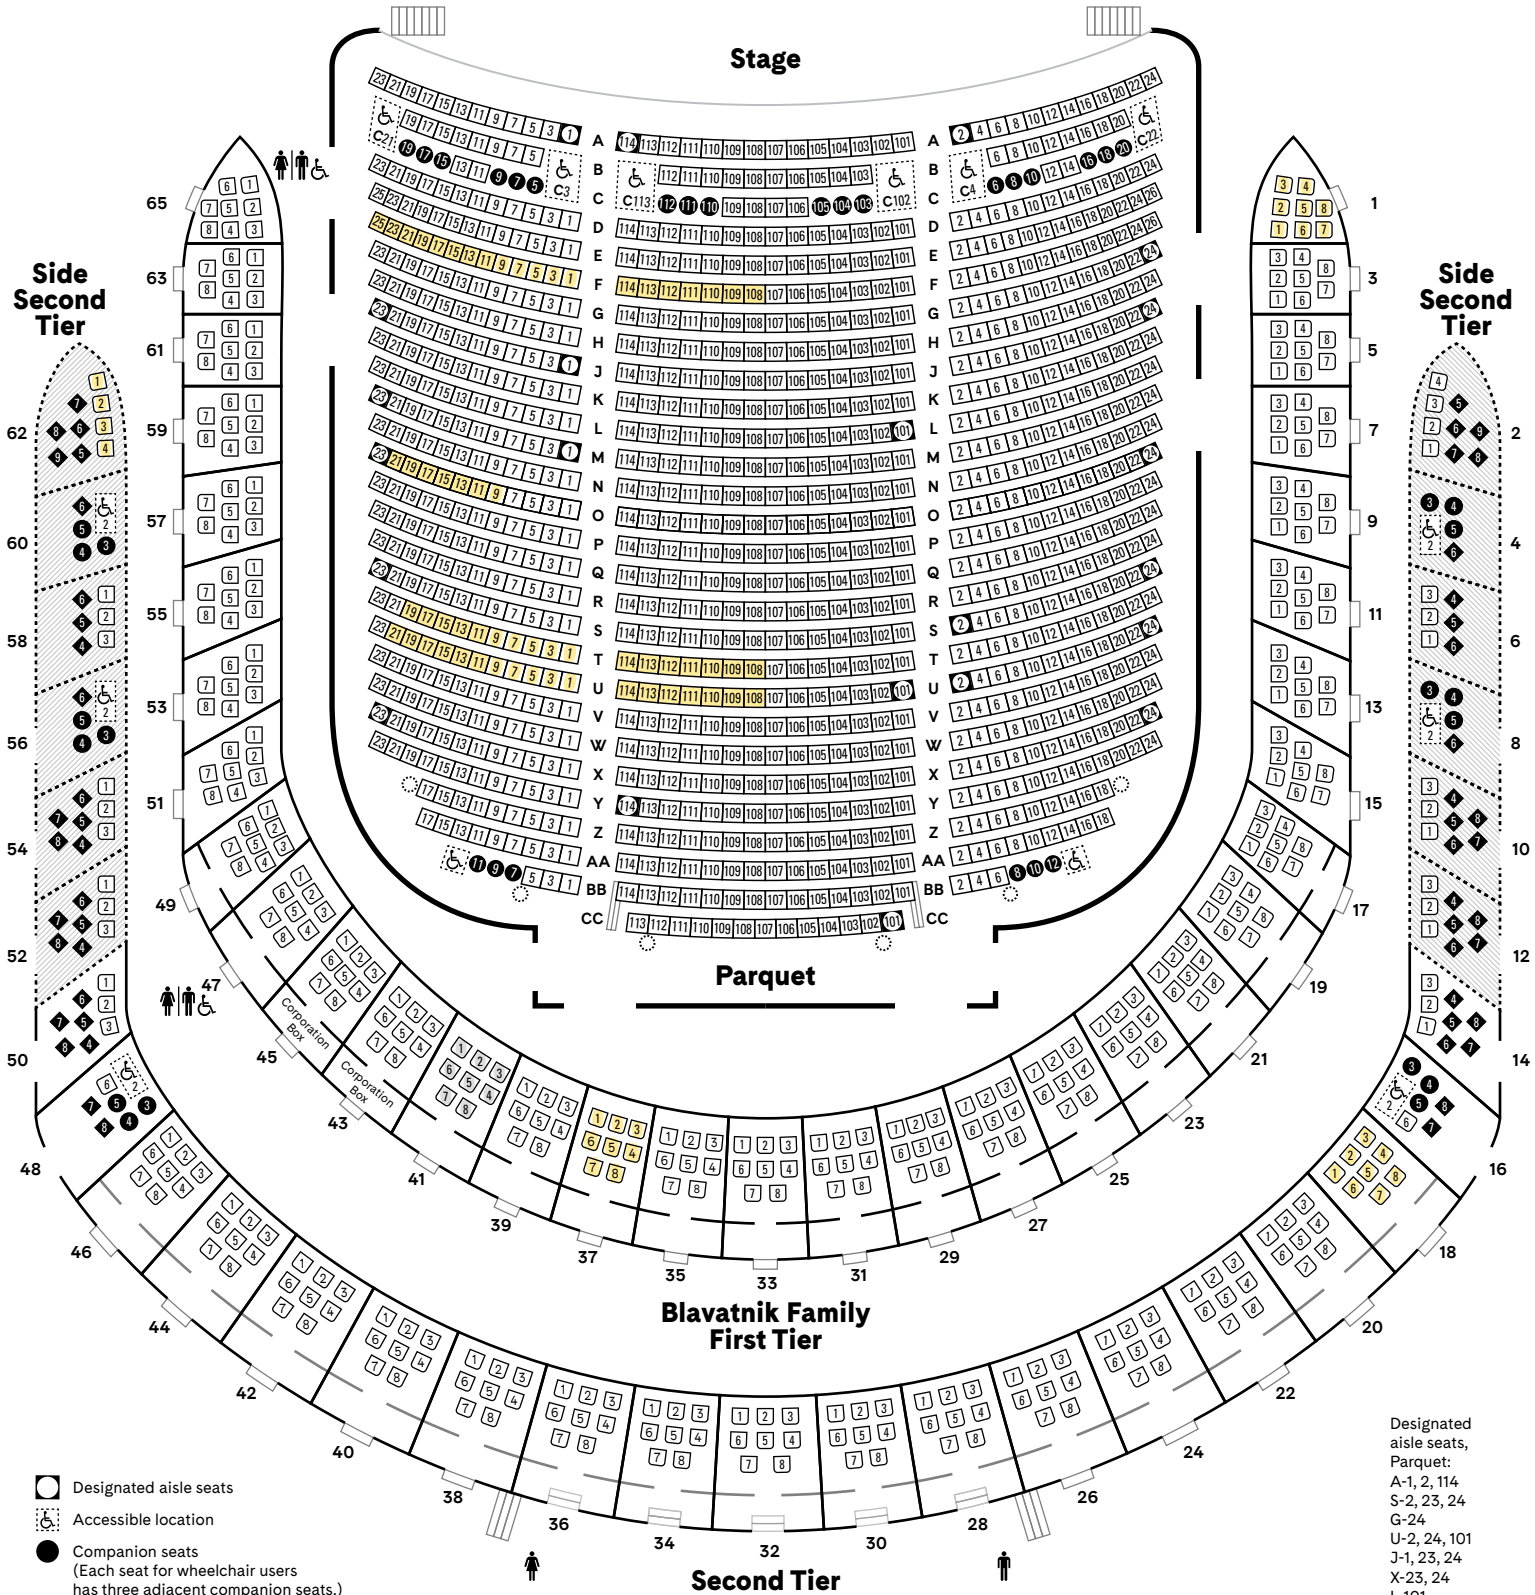

CARNEGIE HALL

Isaac Stern Auditorium / Ronald O. Perelman Stage

carnegiehall.org | 212-247-7800 | 57th Street and Seventh Avenue, New York, NY 10019

- Designated aisle seats
- ♿ Accessible location
- Companion seats (Each seat for wheelchair users has three adjacent companion seats.)
- ◆ Obstructed- and partial-view seats and/or restricted leg room
- Column

Elevator access to Parquet, Blavatnik Family First Tier, Second Tier, and Dress Circle only

Restrooms are available on the Parquet, Blavatnik Family First Tier, Second Tier, and Dress Circle levels.

- Designated aisle seats,
Parquet:
A-1, 2, 114
S-2, 23, 24
G-24
U-2, 24, 101
J-1, 23, 24
X-23, 24
L-101
Y-114
M-1, 23
CC-101
O-23, 24

*Blavatnik Family First Tier boxes 43 and 45 (16 seats) are reserved for the use of The Carnegie Hall Corporation. The remaining capacity of the Blavatnik Family First Tier is 248.

Designated aisle seats, Dress Circle: GG-30, 31

Designated aisle seats, Balcony: J-34, 35; P-1, 2

□ Designated aisle seats

♿ Accessible location

● Companion seats

○ Column

◆ Obstructed- and partial-view seats and/or restricted leg room