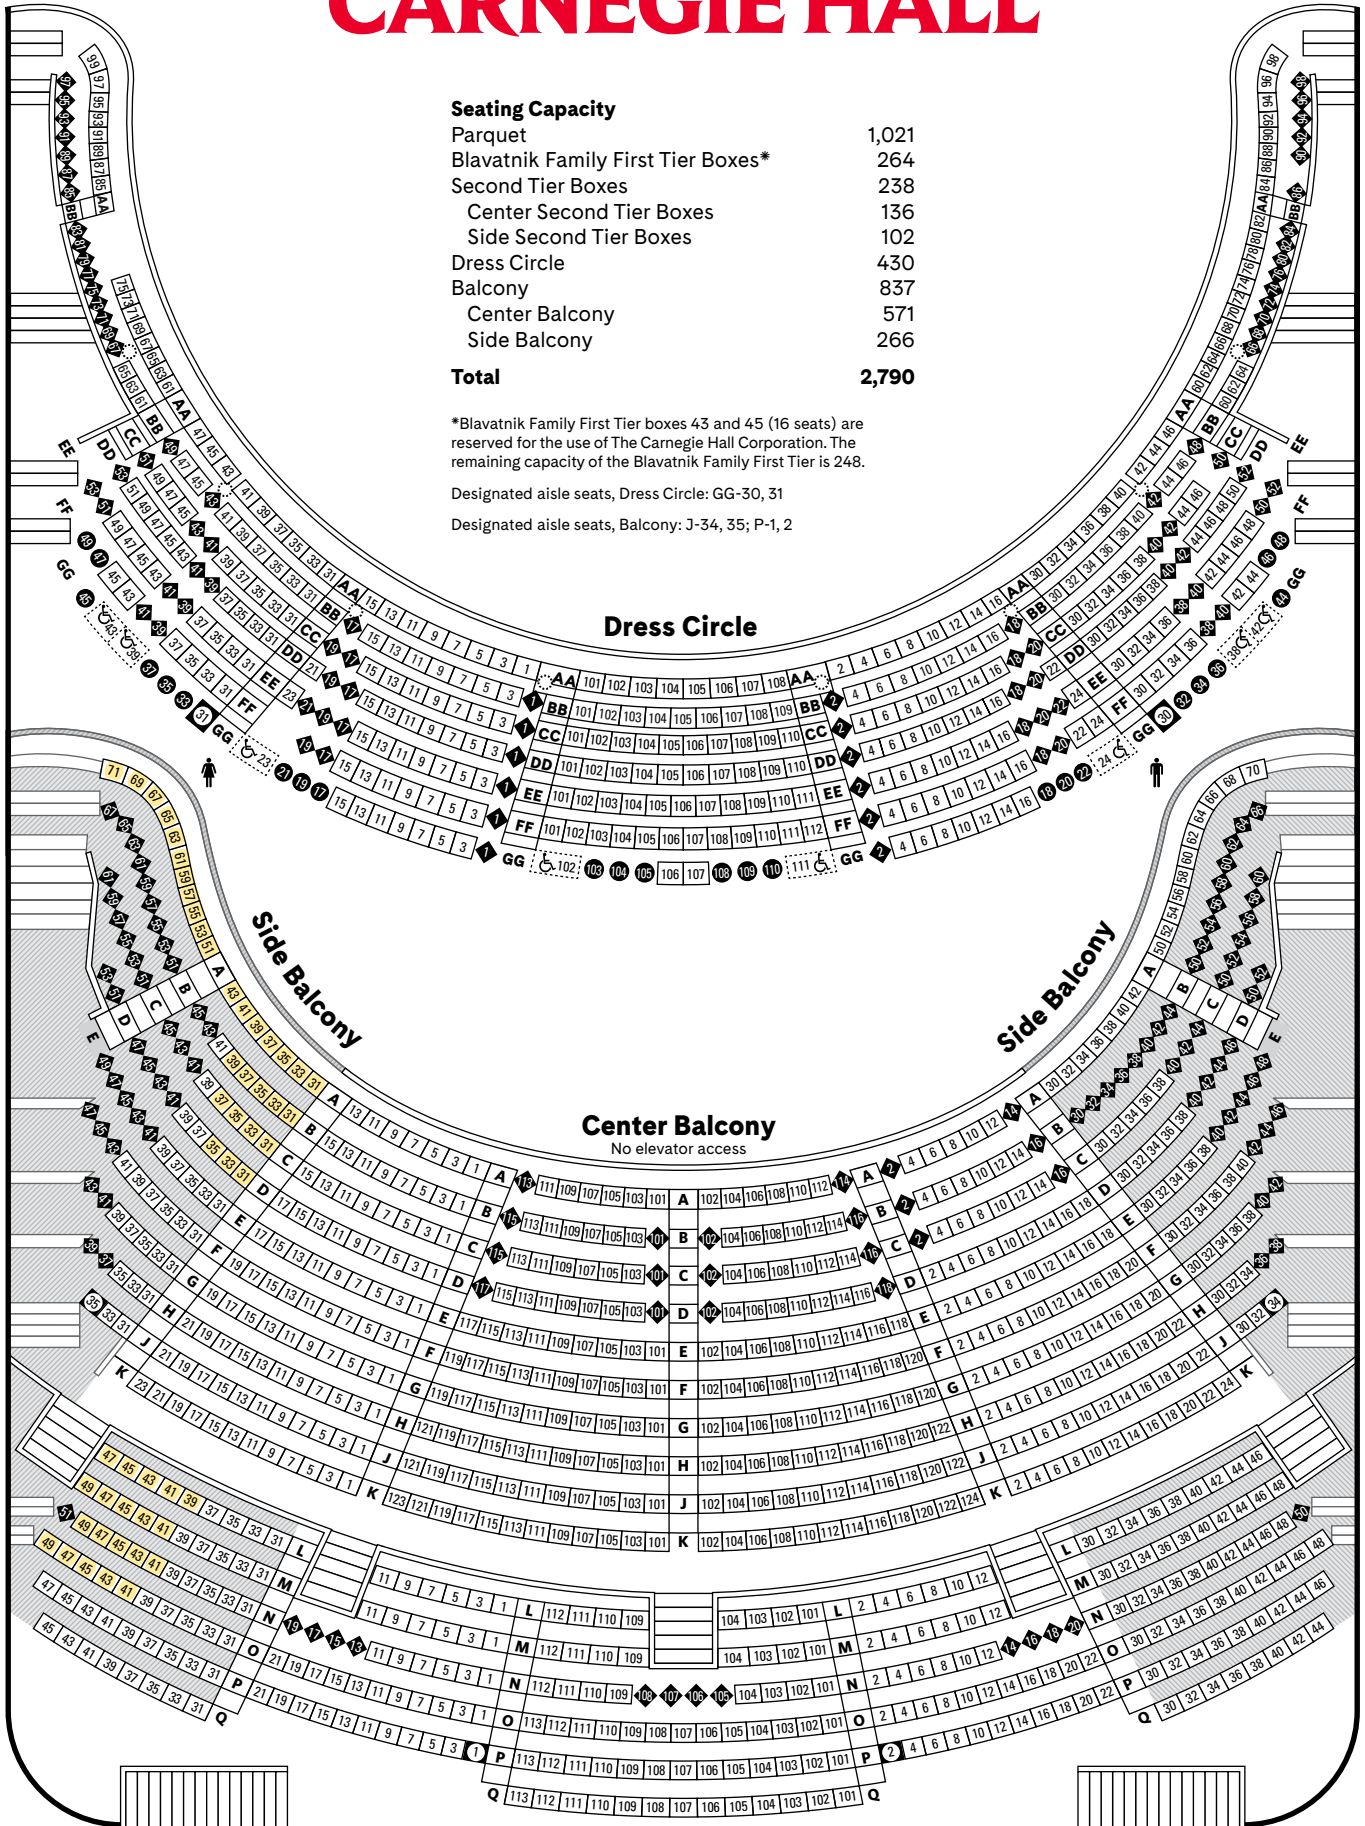

Elevator access to Parquet, Blavatnik Family First Tier, Second Tier, and Dress Circle only

Restrooms are available on the Parquet, Blavatnik Family First Tier, Second Tier, and Dress Circle levels.

- Designated aisle seats,
Parquet:
A-1, 2, 114
S-2, 23, 24
G-24
U-2, 24, 101
J-1, 23, 24
X-23, 24
L-101
Y-114
M-1, 23
CC-101
O-23, 24

CARNEGIE HALL

Seating Capacity

Parquet	1,021
Blavatnik Family First Tier Boxes*	264
Second Tier Boxes	238
Center Second Tier Boxes	136
Side Second Tier Boxes	102
Dress Circle	430
Balcony	837
Center Balcony	571
Side Balcony	266
Total	2,790

*Blavatnik Family First Tier boxes 43 and 45 (16 seats) are reserved for the use of The Carnegie Hall Corporation. The remaining capacity of the Blavatnik Family First Tier is 248.

Designated aisle seats, Dress Circle: GG-30, 31

Designated aisle seats, Balcony: J-34, 35; P-1, 2

□ Designated aisle seats

♿ Accessible location

● Companion seats

○ Column

◆ Obstructed- and partial-view seats and/or restricted leg room