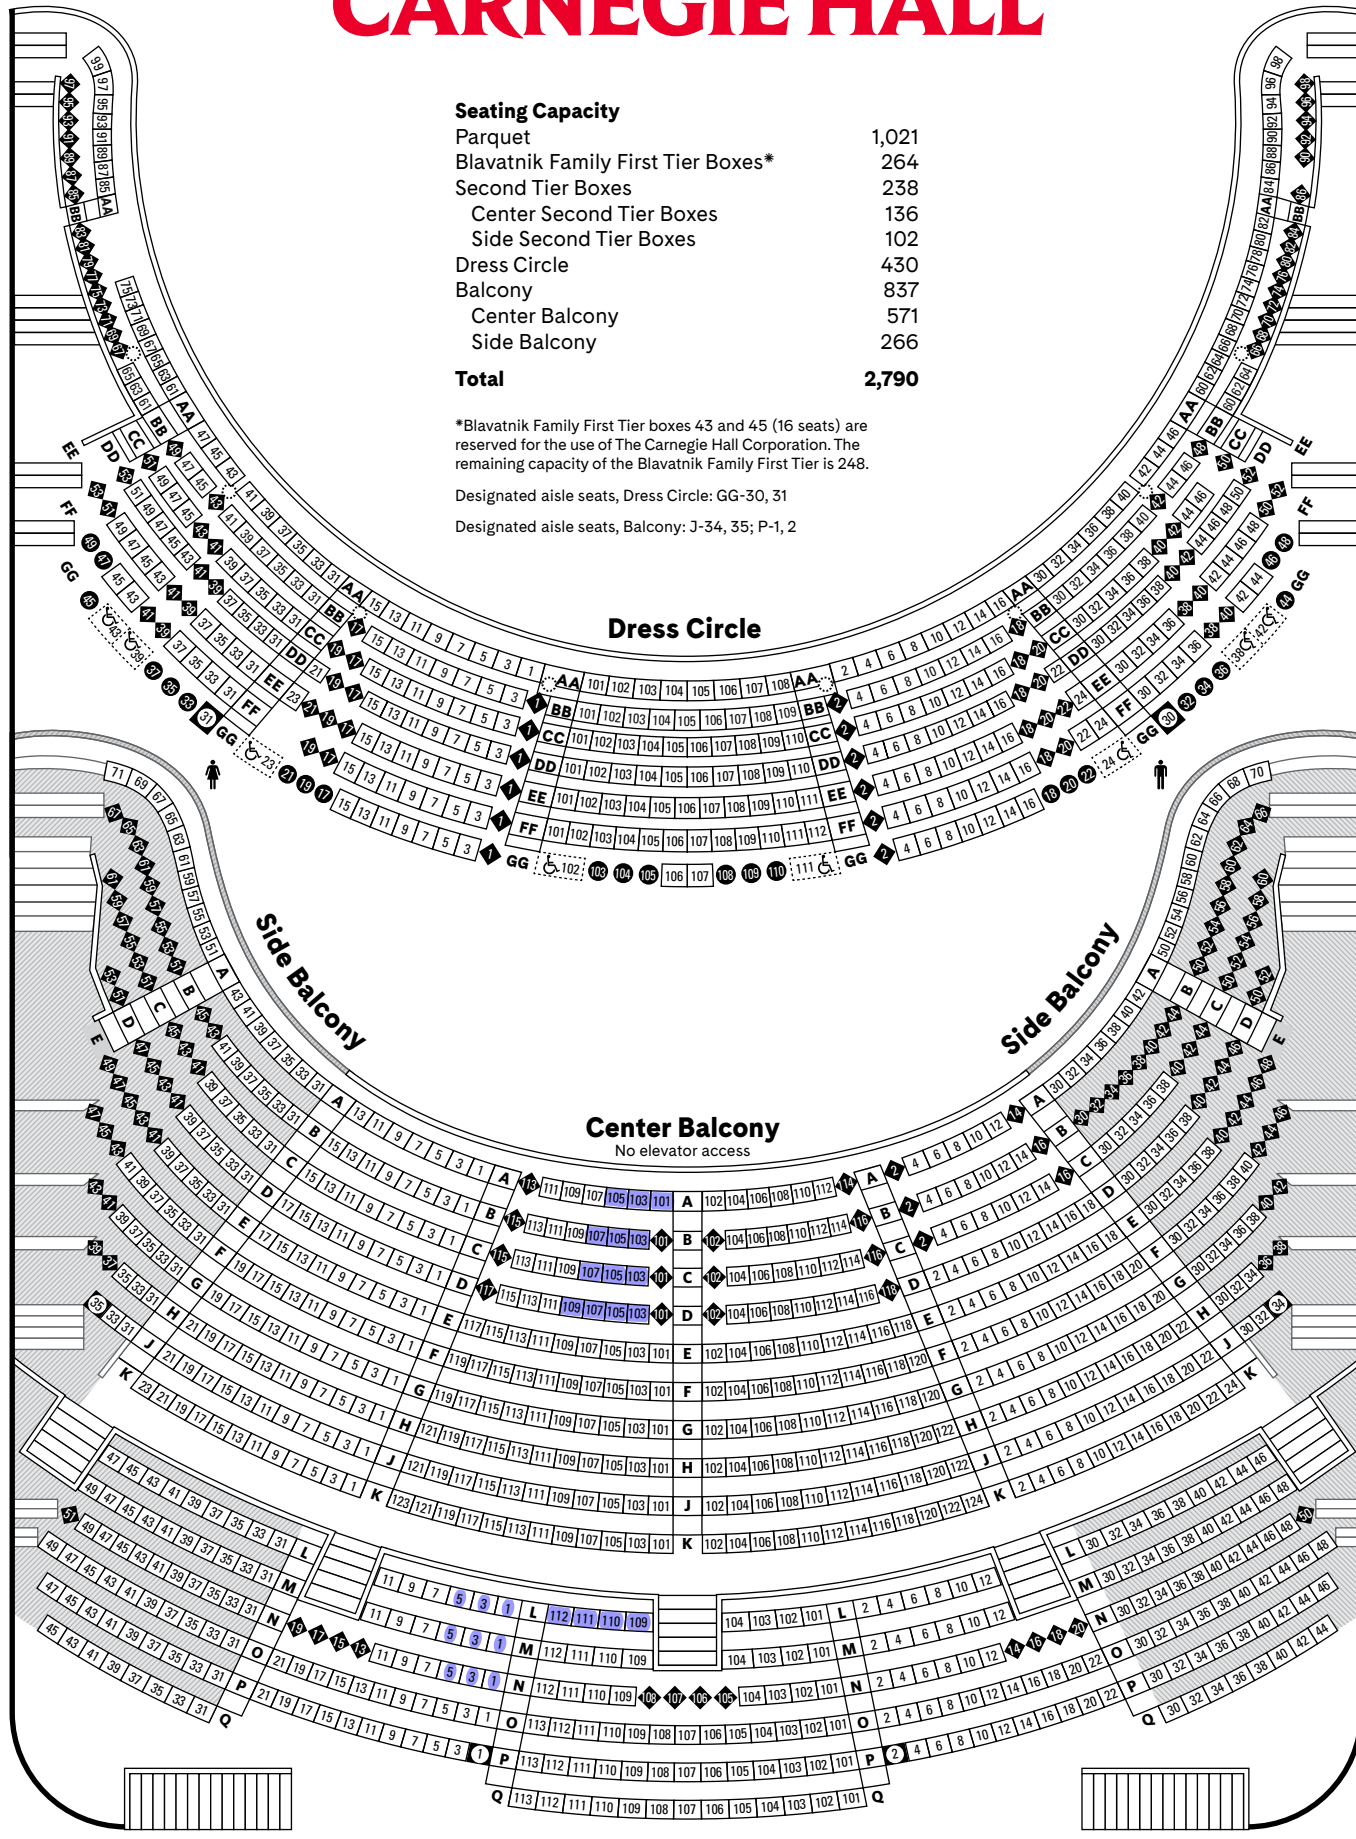

CARNEGIE HALL

Seating Capacity

Parquet	1,021
Blavatnik Family First Tier Boxes*	264
Second Tier Boxes	238
Center Second Tier Boxes	136
Side Second Tier Boxes	102
Dress Circle	430
Balcony	837
Center Balcony	571
Side Balcony	266
Total	2,790

*Blavatnik Family First Tier boxes 43 and 45 (16 seats) are reserved for the use of The Carnegie Hall Corporation. The remaining capacity of the Blavatnik Family First Tier is 248.

Designated aisle seats, Dress Circle: GG-30, 31

Designated aisle seats, Balcony: J-34, 35; P-1, 2

- Designated aisle seats
- Accessible location
- Companion seats
- Column
- Obstructed- and partial-view seats and/or restricted leg room