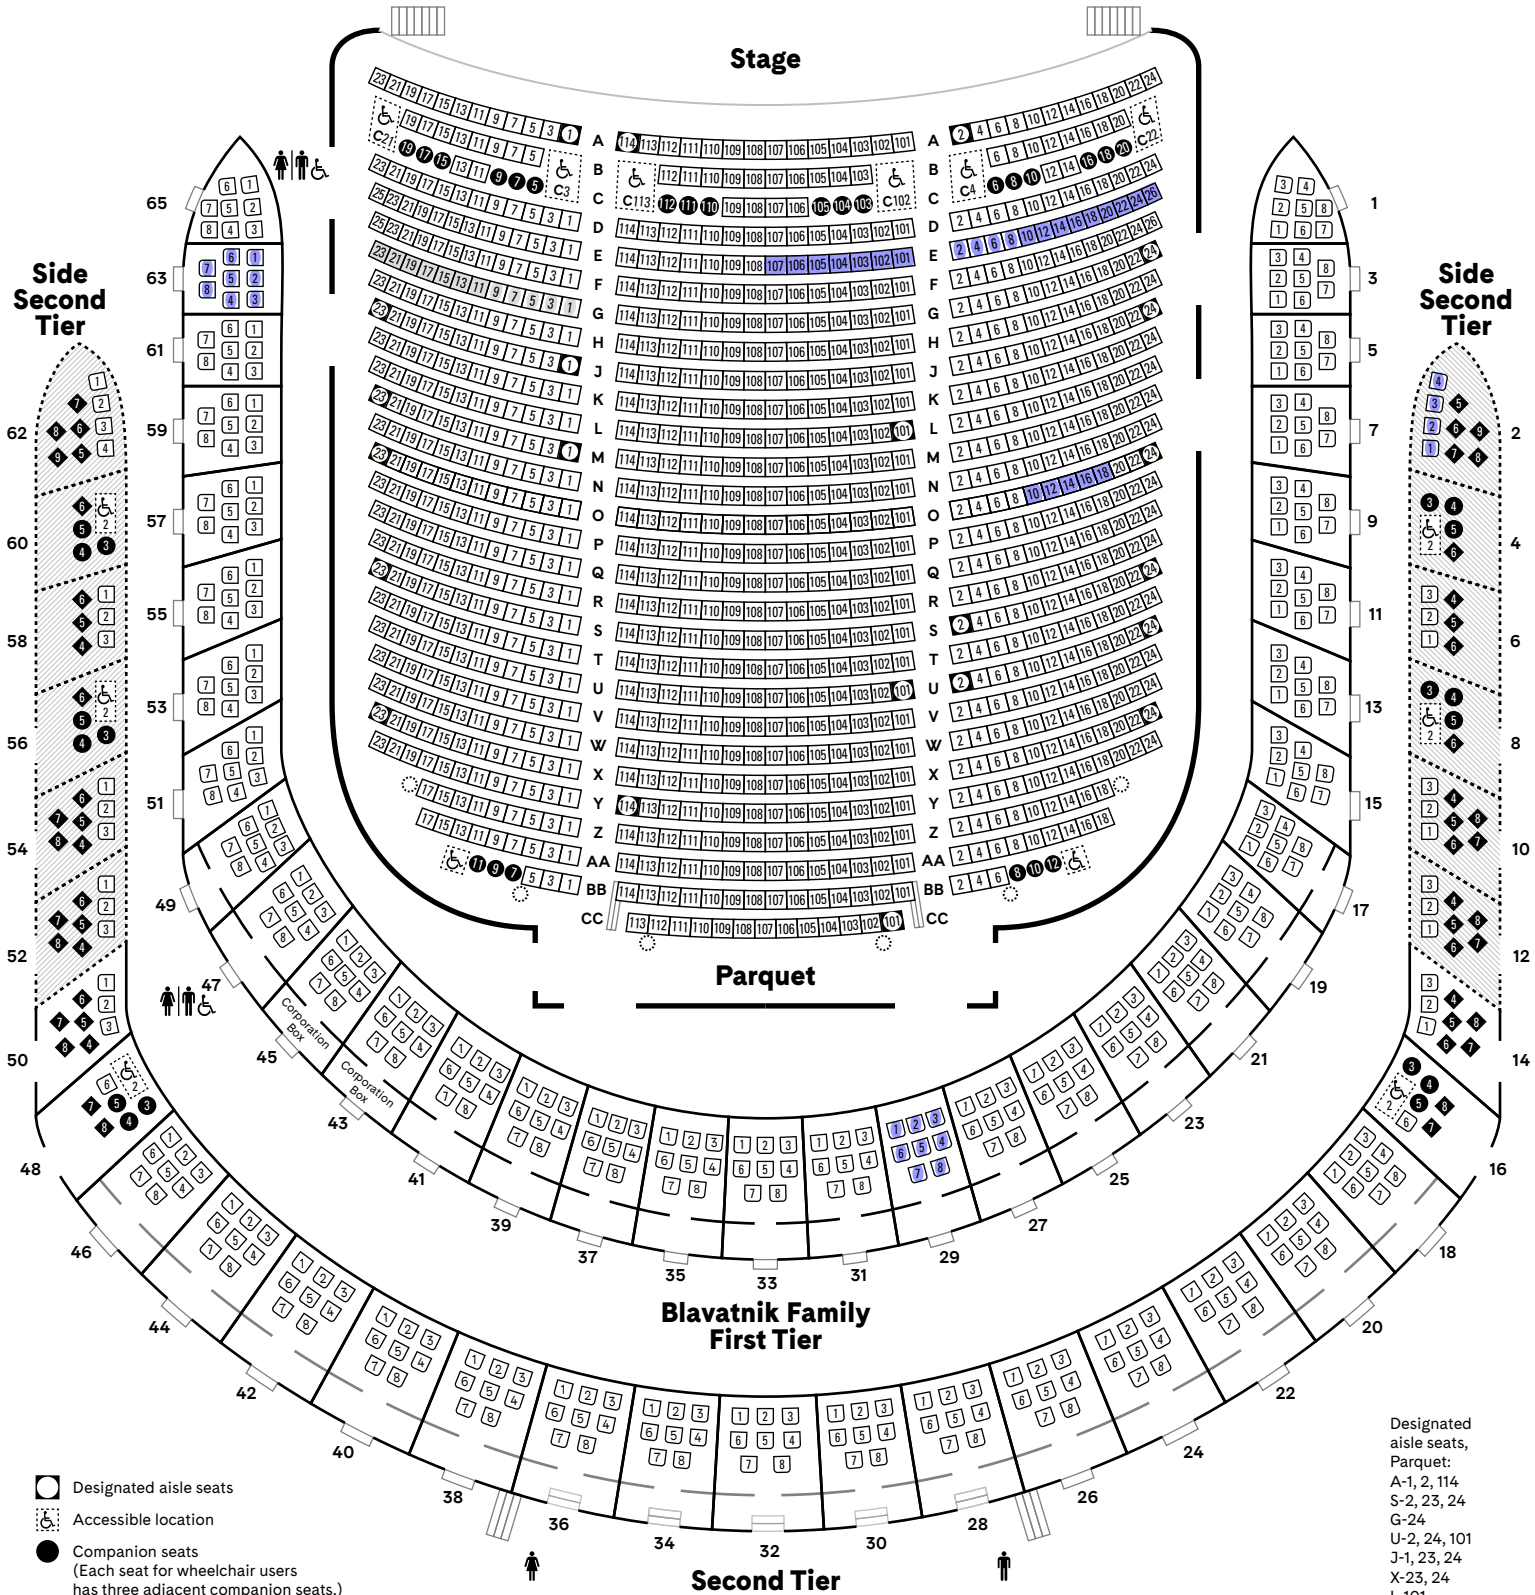

# CARNEGIE HALL

## Isaac Stern Auditorium / Ronald O. Perelman Stage

carnegiehall.org | 212-247-7800 | 57th Street and Seventh Avenue, New York, NY 10019

- Designated aisle seats
- ♿ Accessible location
- Companion seats  
(Each seat for wheelchair users has three adjacent companion seats.)
- ◆ Obstructed- and partial-view seats and/or restricted leg room
- Column

Elevator access to Parquet, Blavatnik Family First Tier, Second Tier, and Dress Circle only

Restrooms are available on the Parquet, Blavatnik Family First Tier, Second Tier, and Dress Circle levels.

- Designated aisle seats,  
Parquet:  
A-1, 2, 114  
S-2, 23, 24  
G-24  
U-2, 24, 101  
J-1, 23, 24  
X-23, 24  
L-101  
Y-114  
M-1, 23  
CC-101  
O-23, 24

Designated aisle seats, Balcony: J-34, 35; P-1, 2

- Designated aisle seats
- Accessible location
- Companion seats
- Column
- Obstructed- and partial-view seats and/or restricted leg room